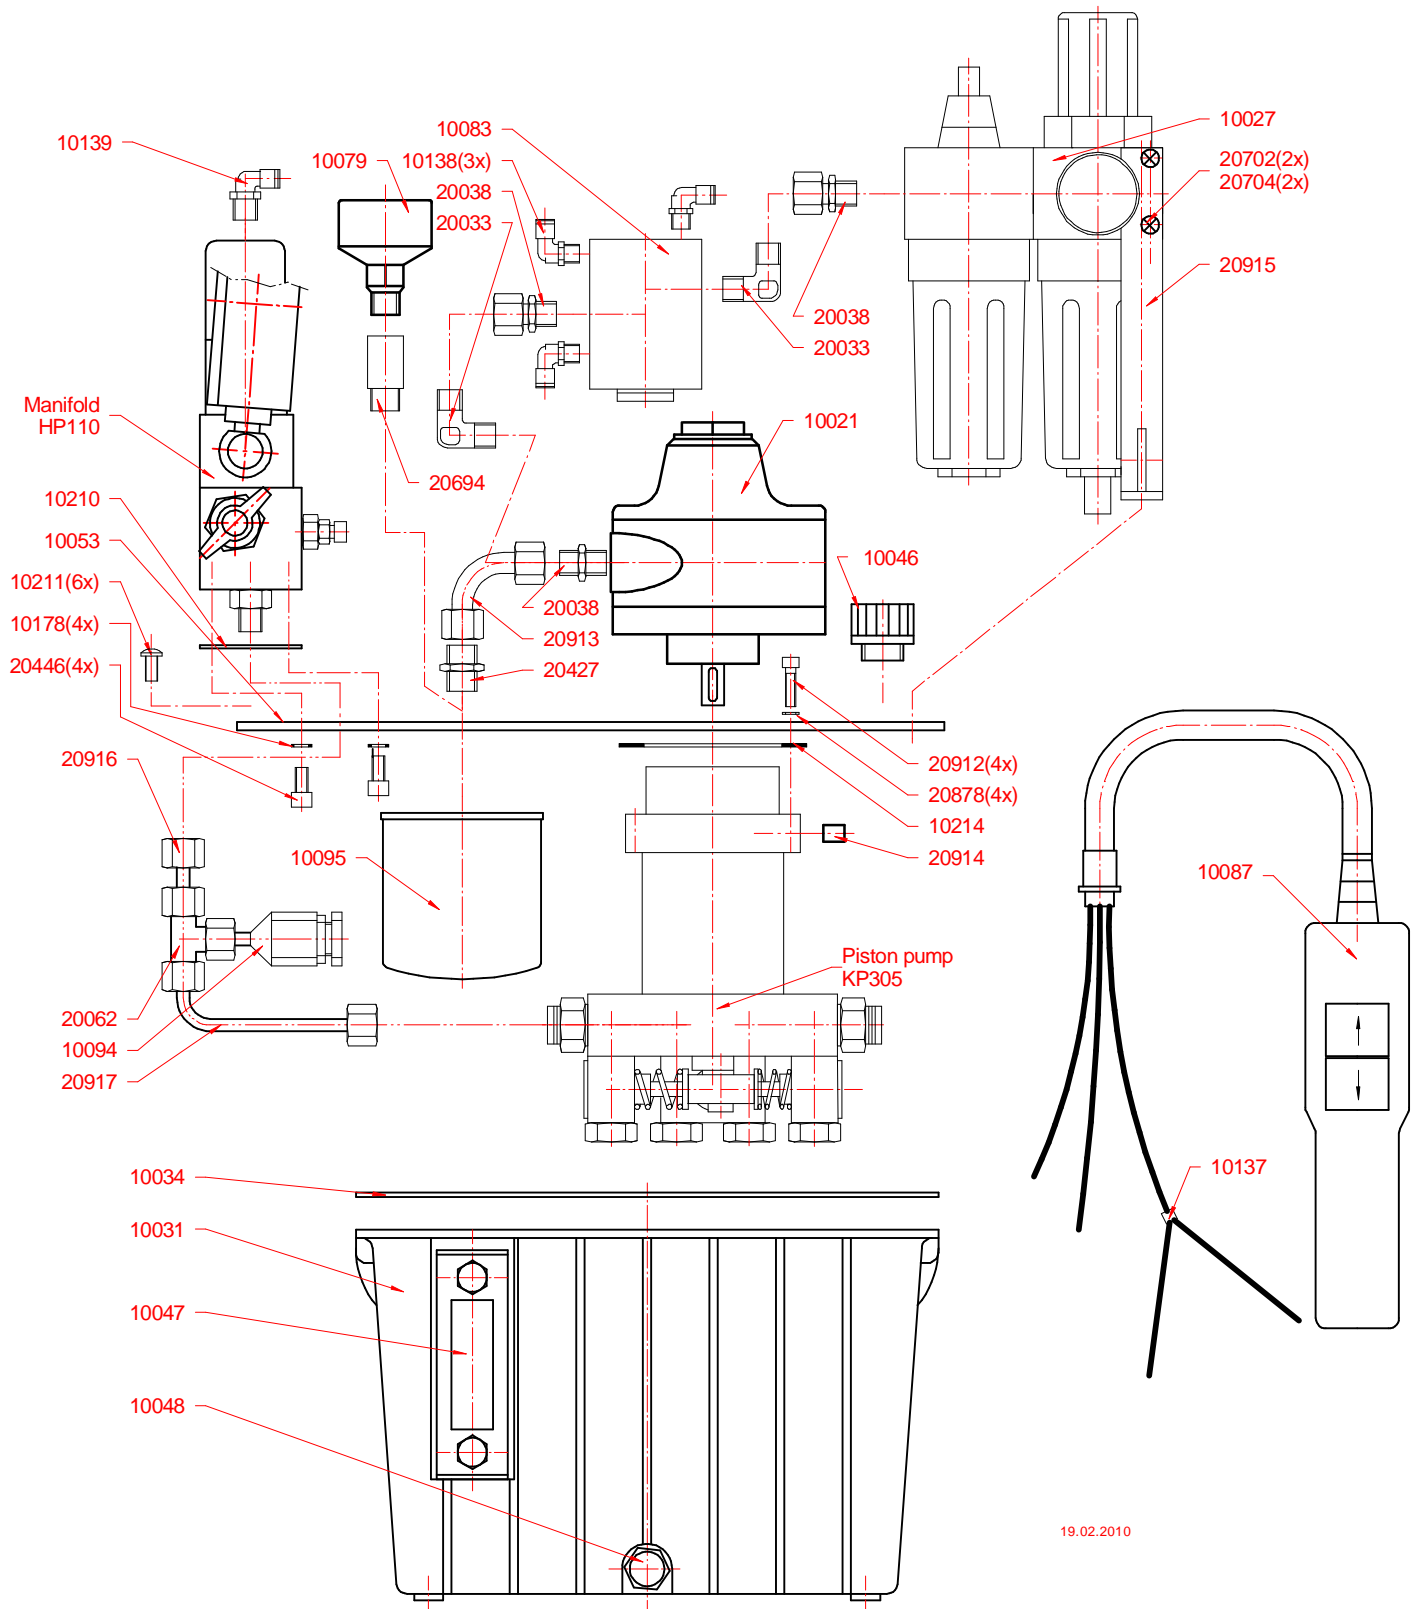

Hydraulik pump

HP110-3

Spare Parts

Hydraulik pump HP110-3

Piston pump KP305

Piston pump KP305... View "A"

Manifold HP110