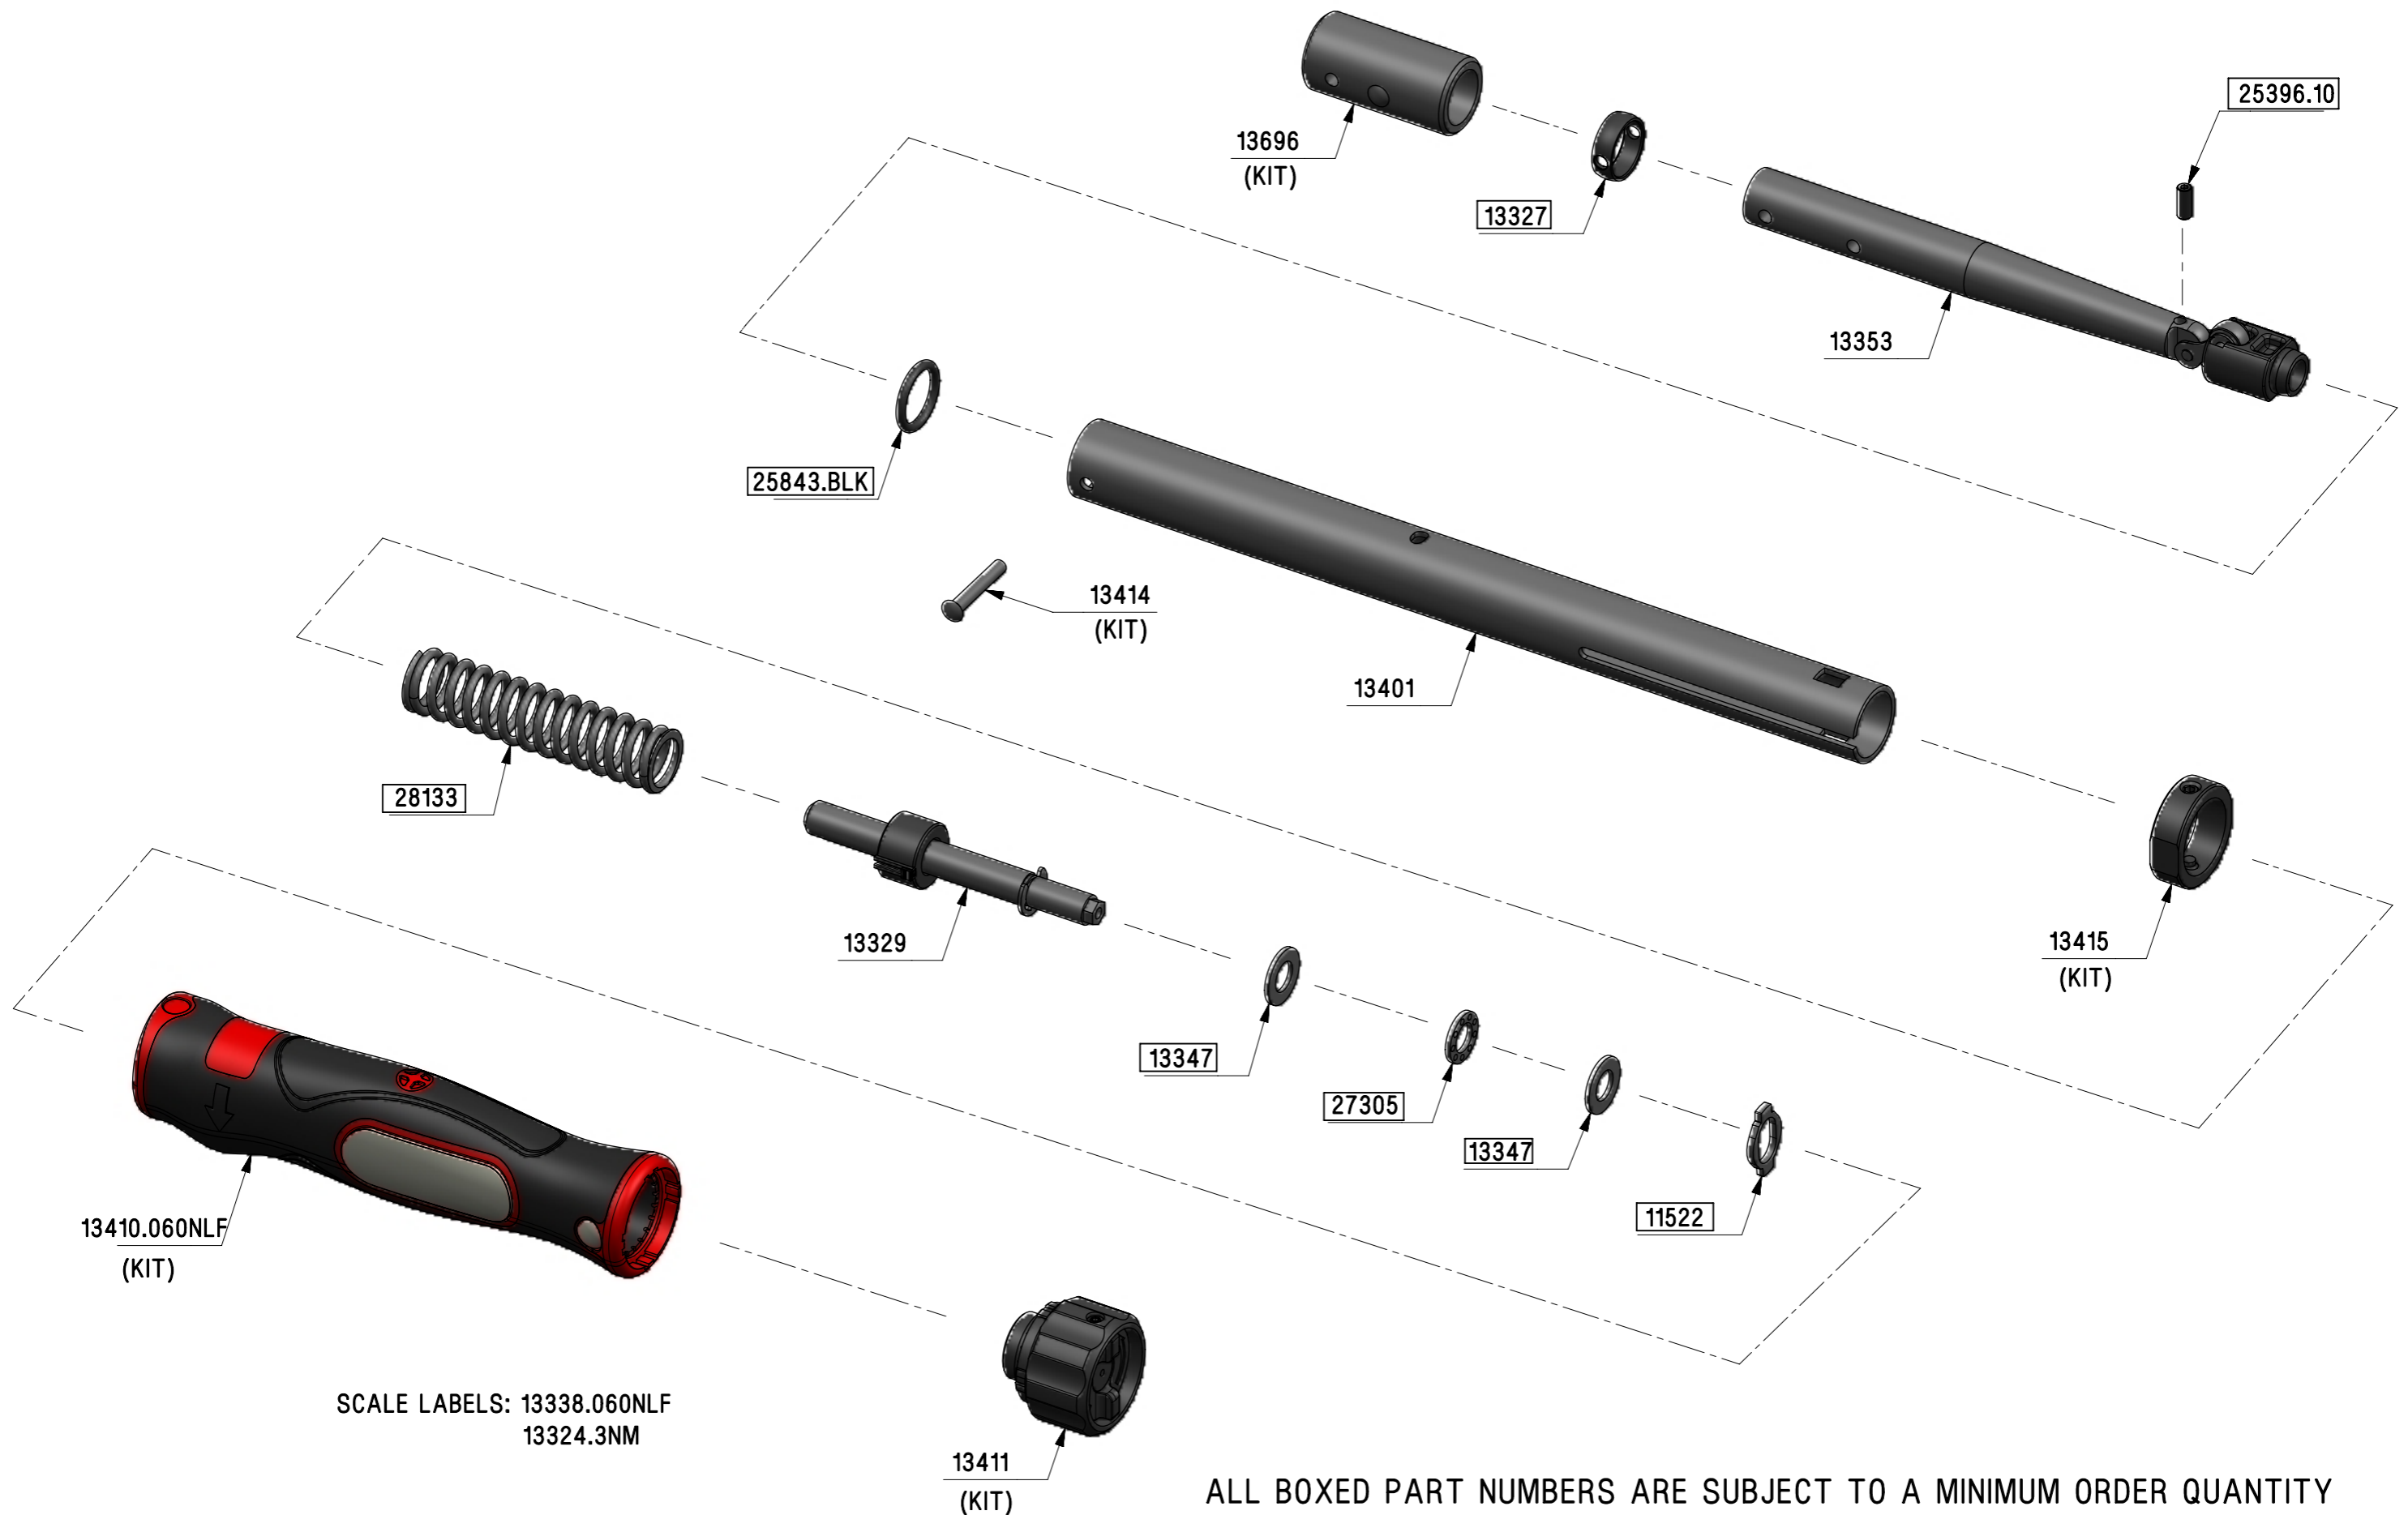

13667 - TW TT FTH 60 9X12 FEMALE END - N.m/lbf.ft - SPARES LISTING

ISSUE 2
12AUG14
ECN-005976

ALL BOXED PART NUMBERS ARE SUBJECT TO A MINIMUM ORDER QUANTITY