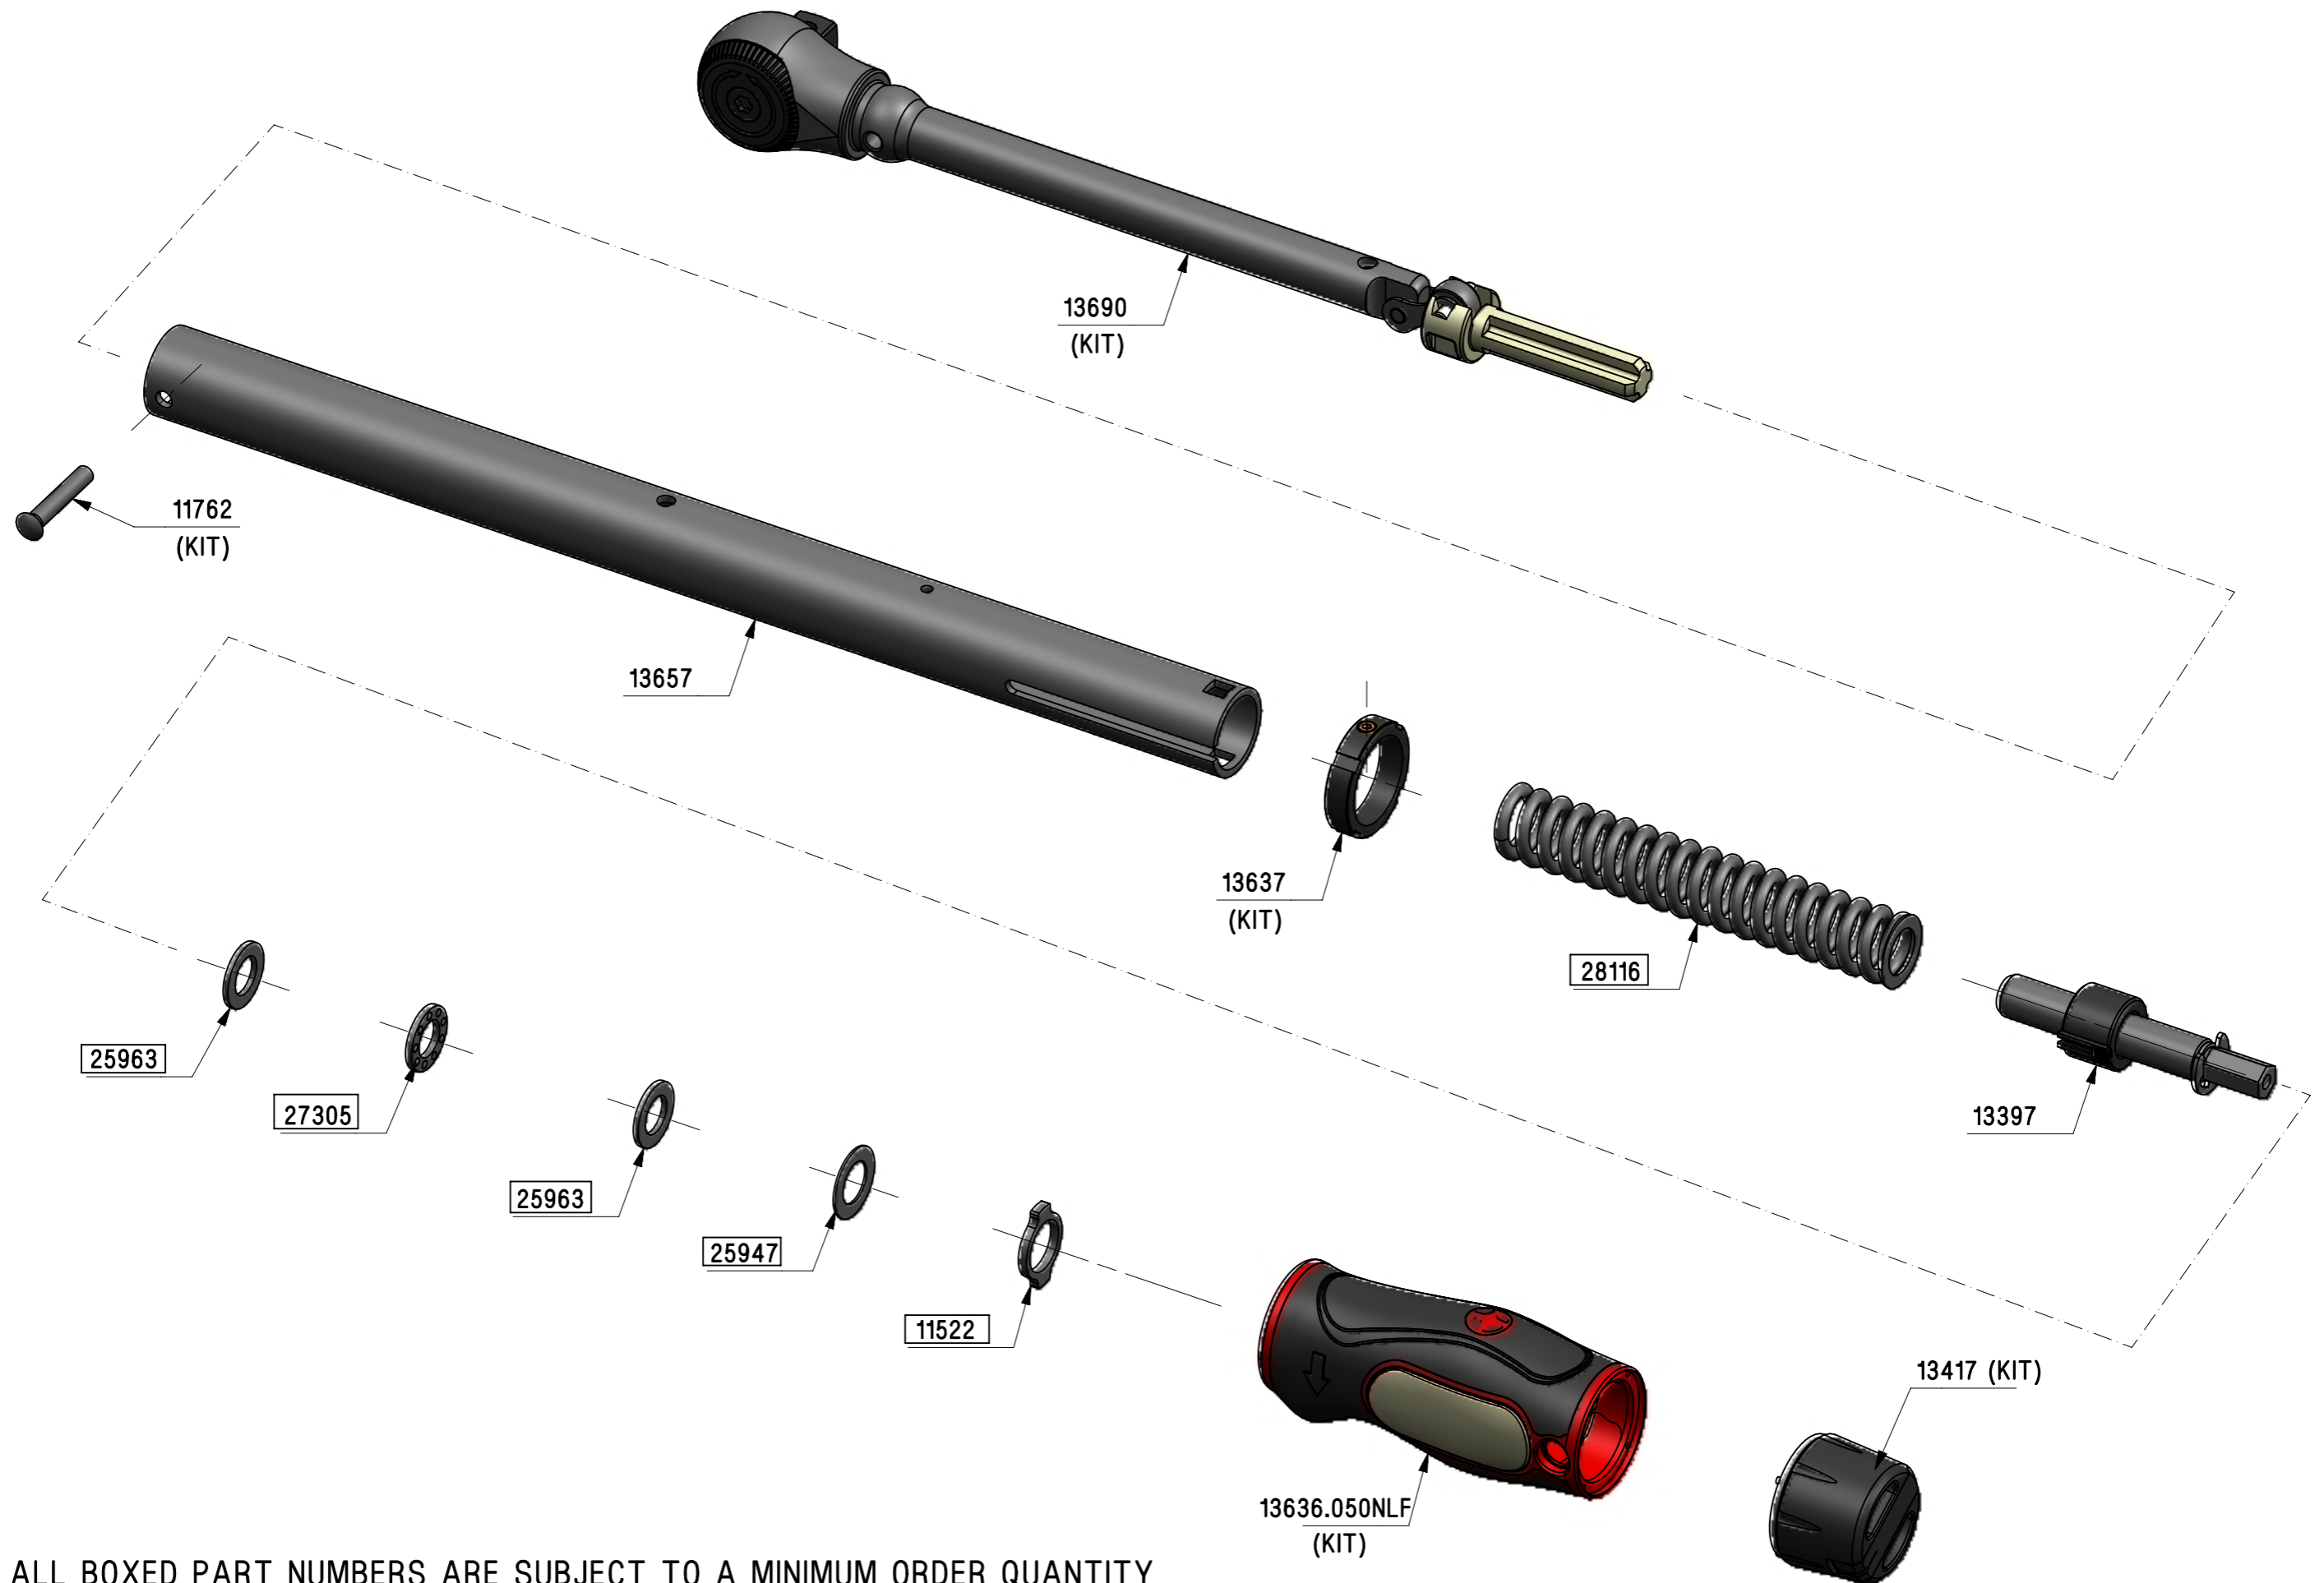

13658 - TW TTi 50 3/8" SQ. DRIVE - SPARES LISTING

ALL BOXED PART NUMBERS ARE SUBJECT TO A MINIMUM ORDER QUANTITY