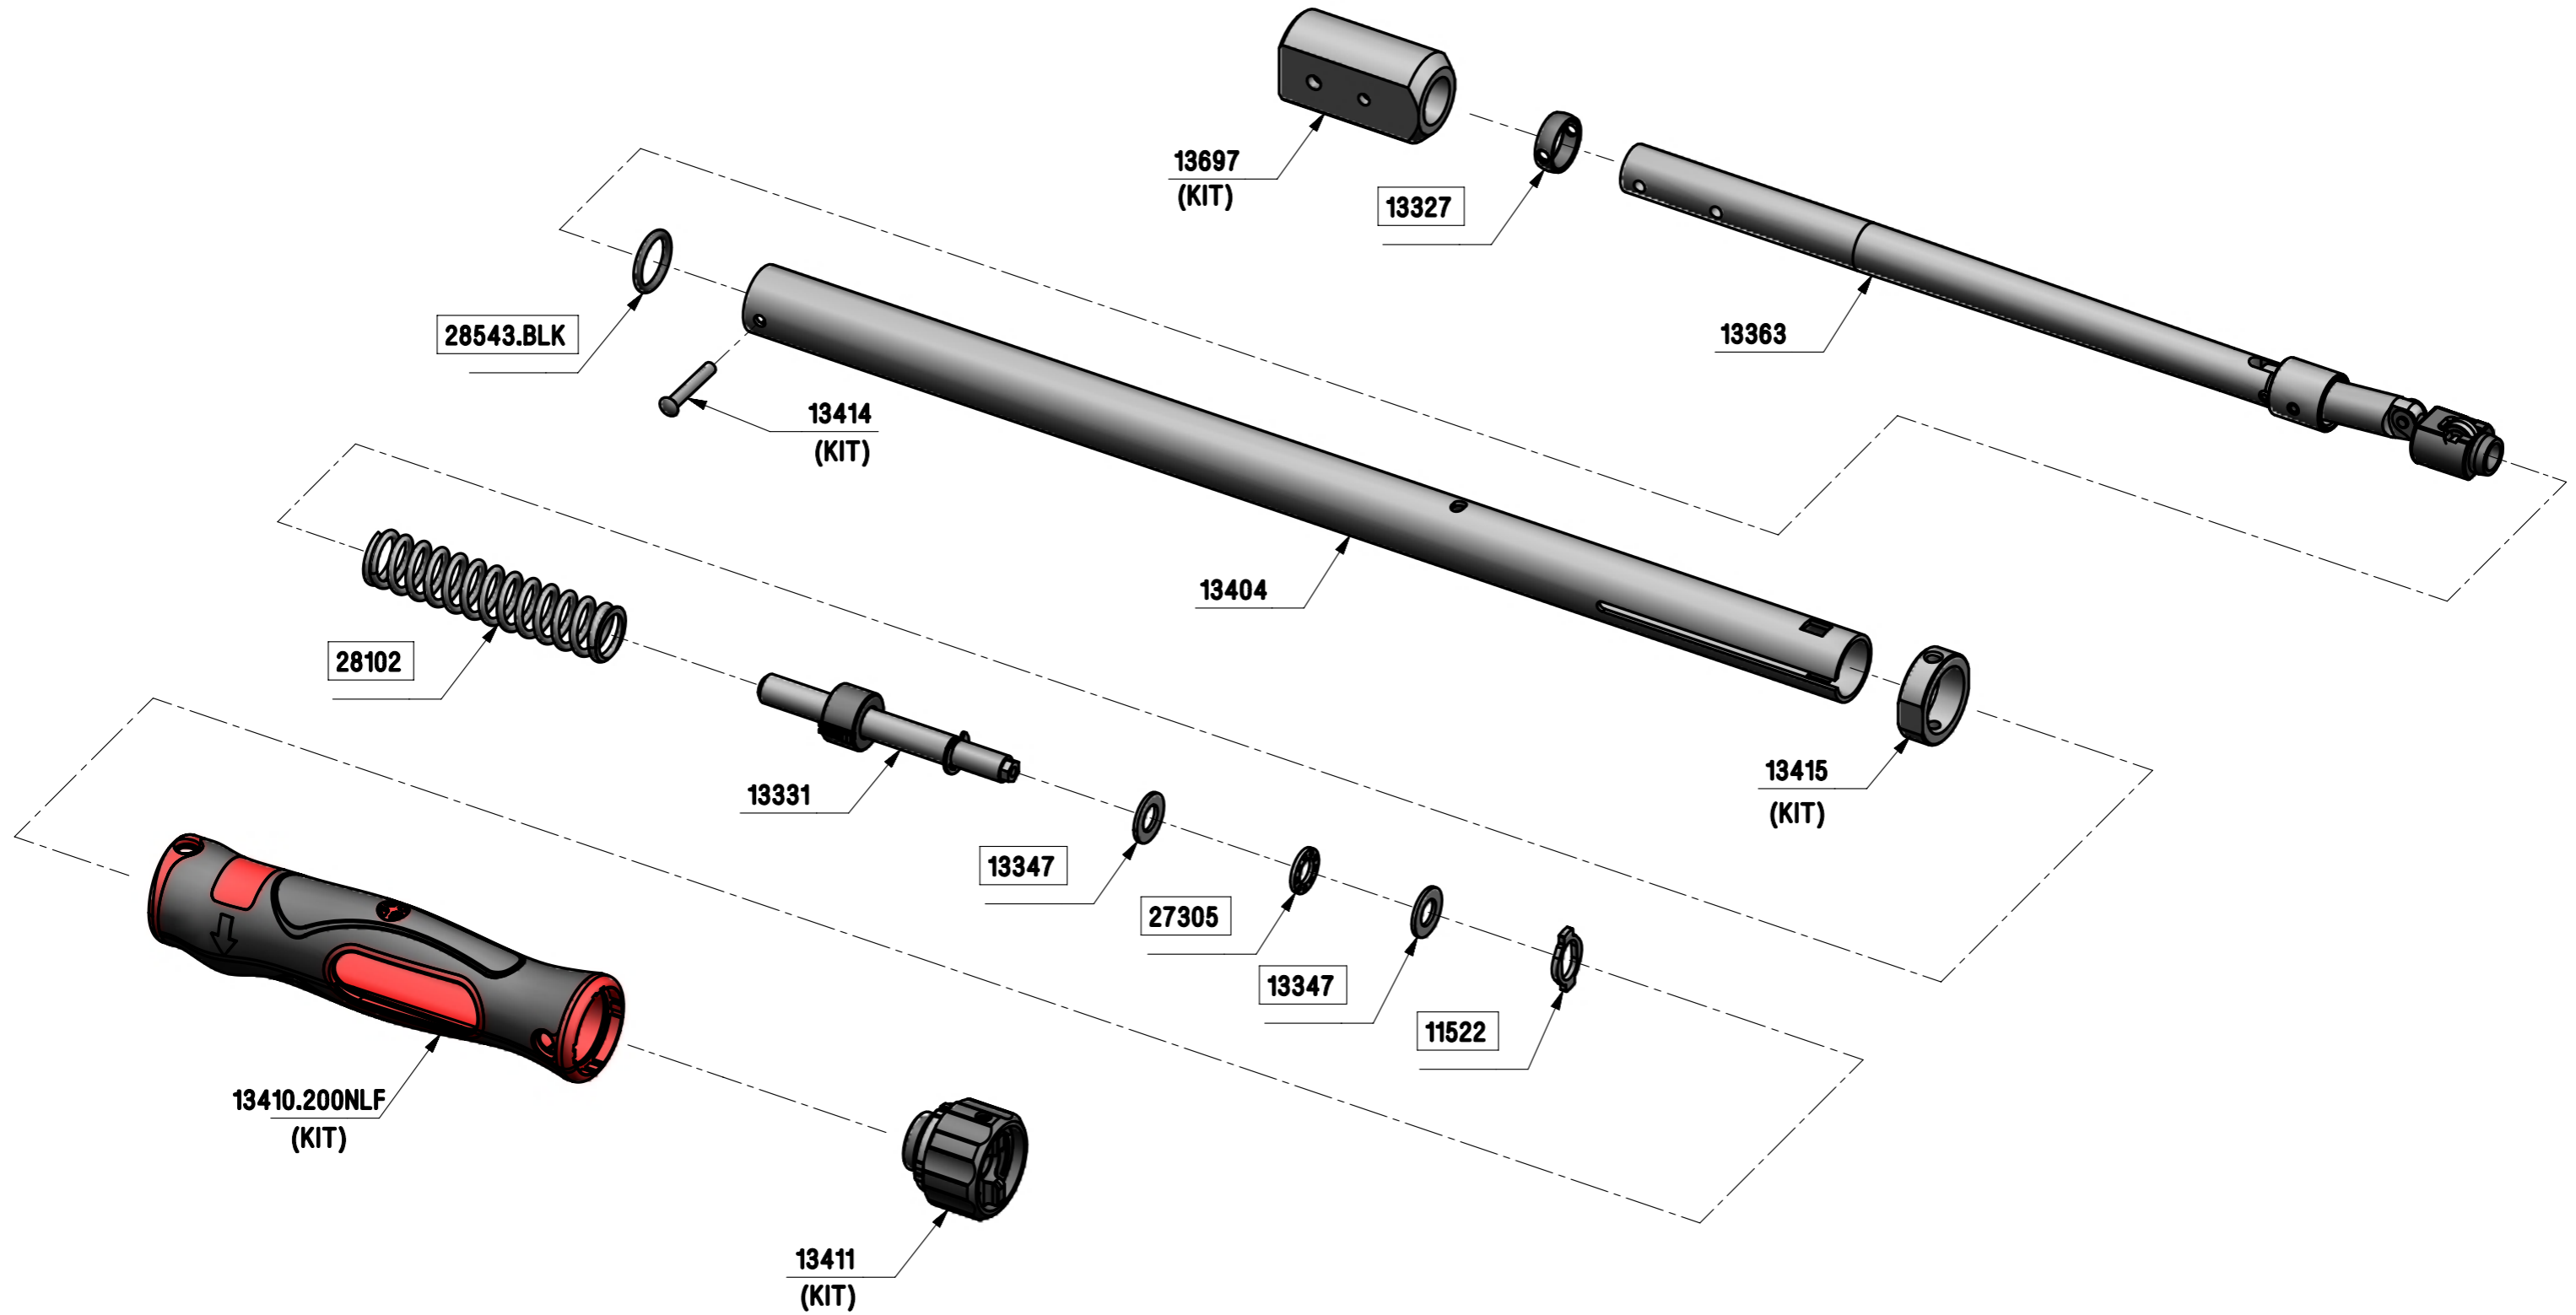

13606 - TW TTFTH 200 14X18 FEMALE END - N.m/lbf.ft - SPARES LISTING

ISSUE 1
30SEP13

ALL BOXED PART NUMBERS ARE SUBJECT TO A MINIMUM ORDER QUANTITY