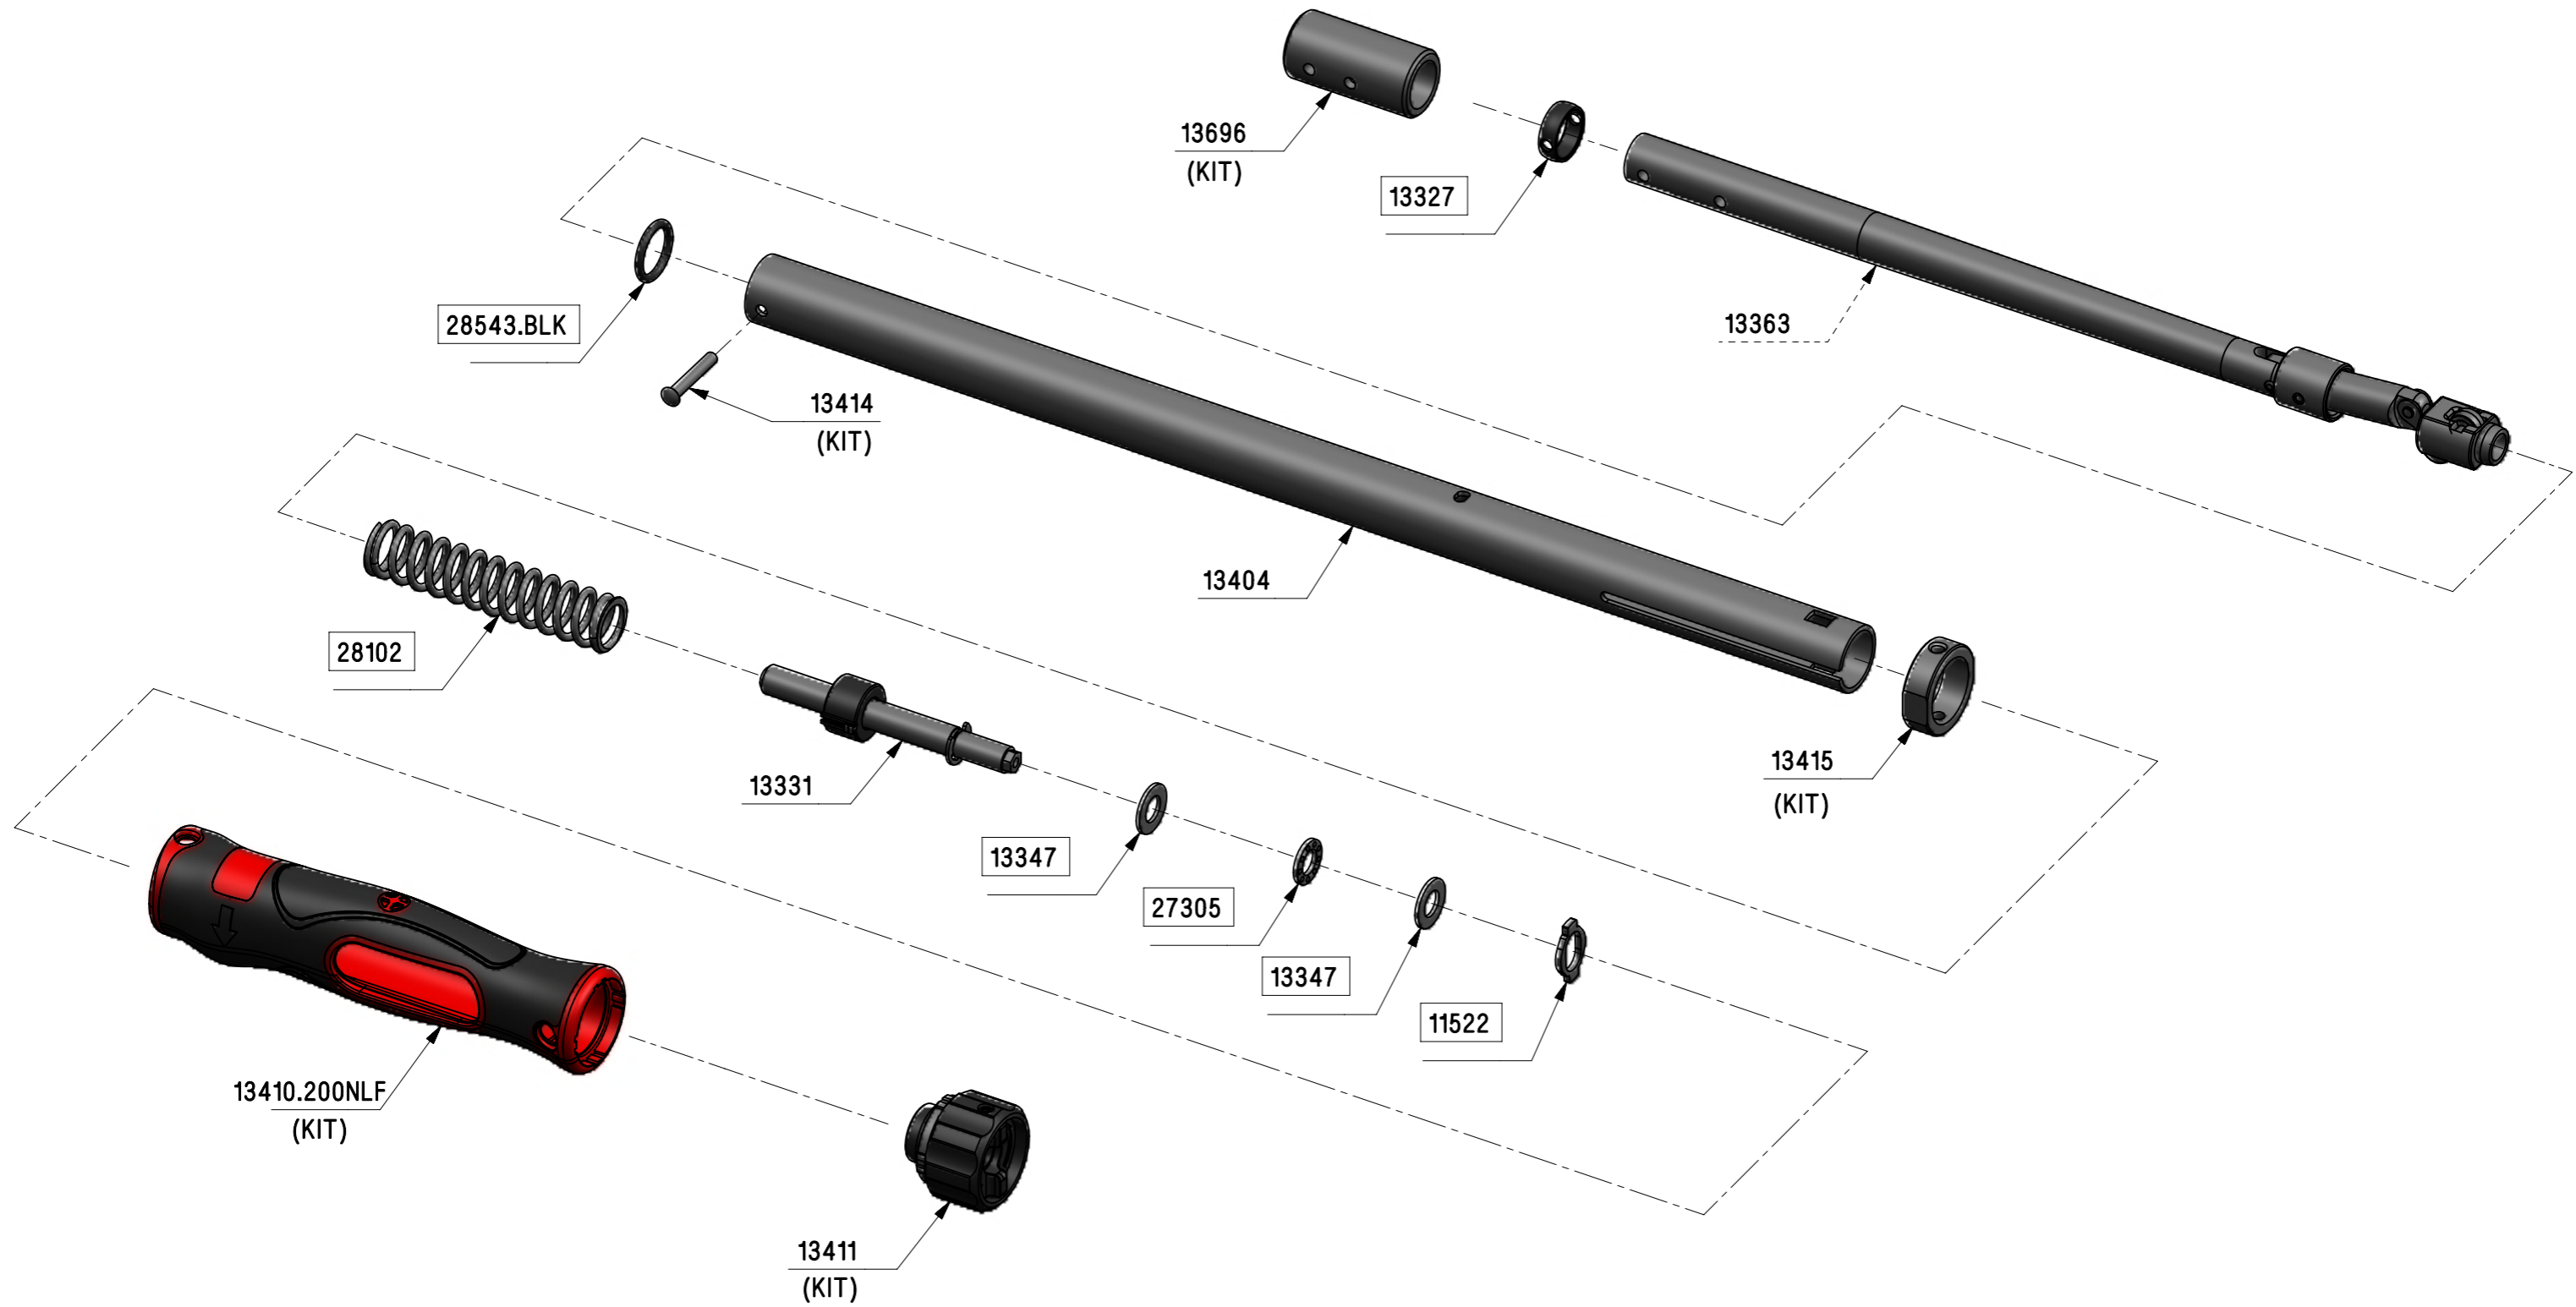

13605 - TW TTFTH 200 9X12 FEMALE END - N.m/lbf.ft - SPARES LISTING

ISSUE 2
19FEB15
ECN-006300

ALL BOXED PART NUMBERS ARE SUBJECT TO A MINIMUM ORDER QUANTITY