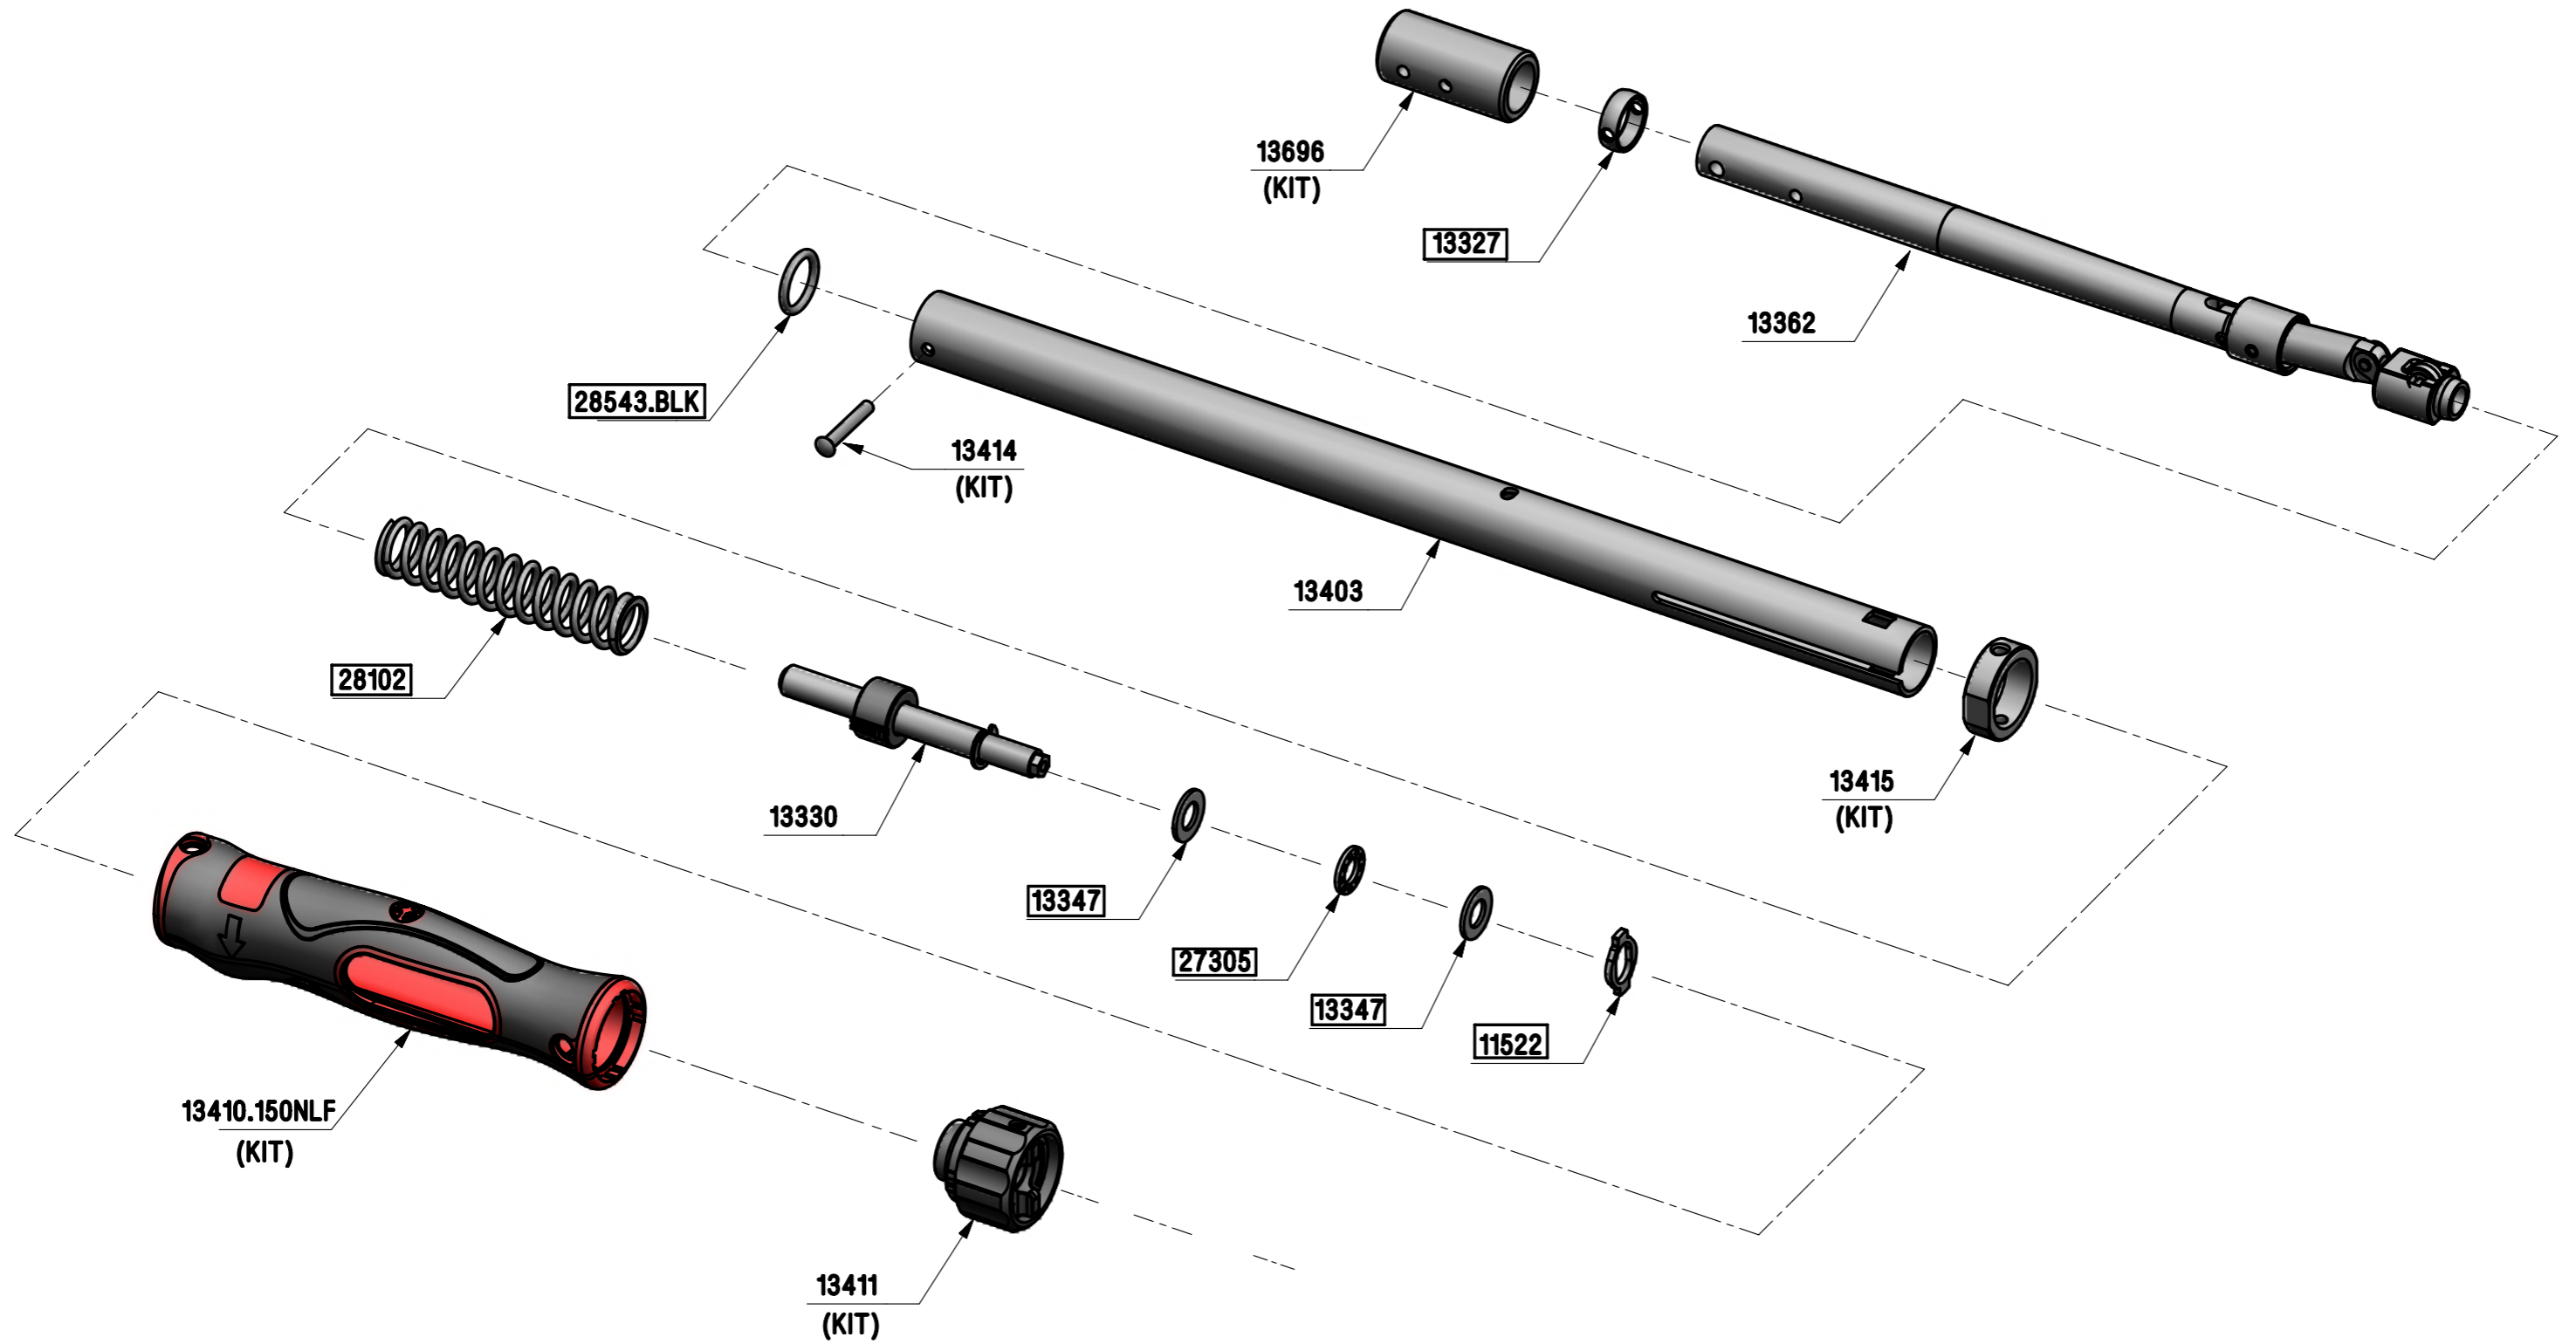

13604 – TW TTFTH 150 9X12 FEMALE END – N.m/lbf.ft – SPARES LISTING

ALL BOXED PART NUMBERS ARE SUBJECT TO A MINIMUM ORDER QUANTITY