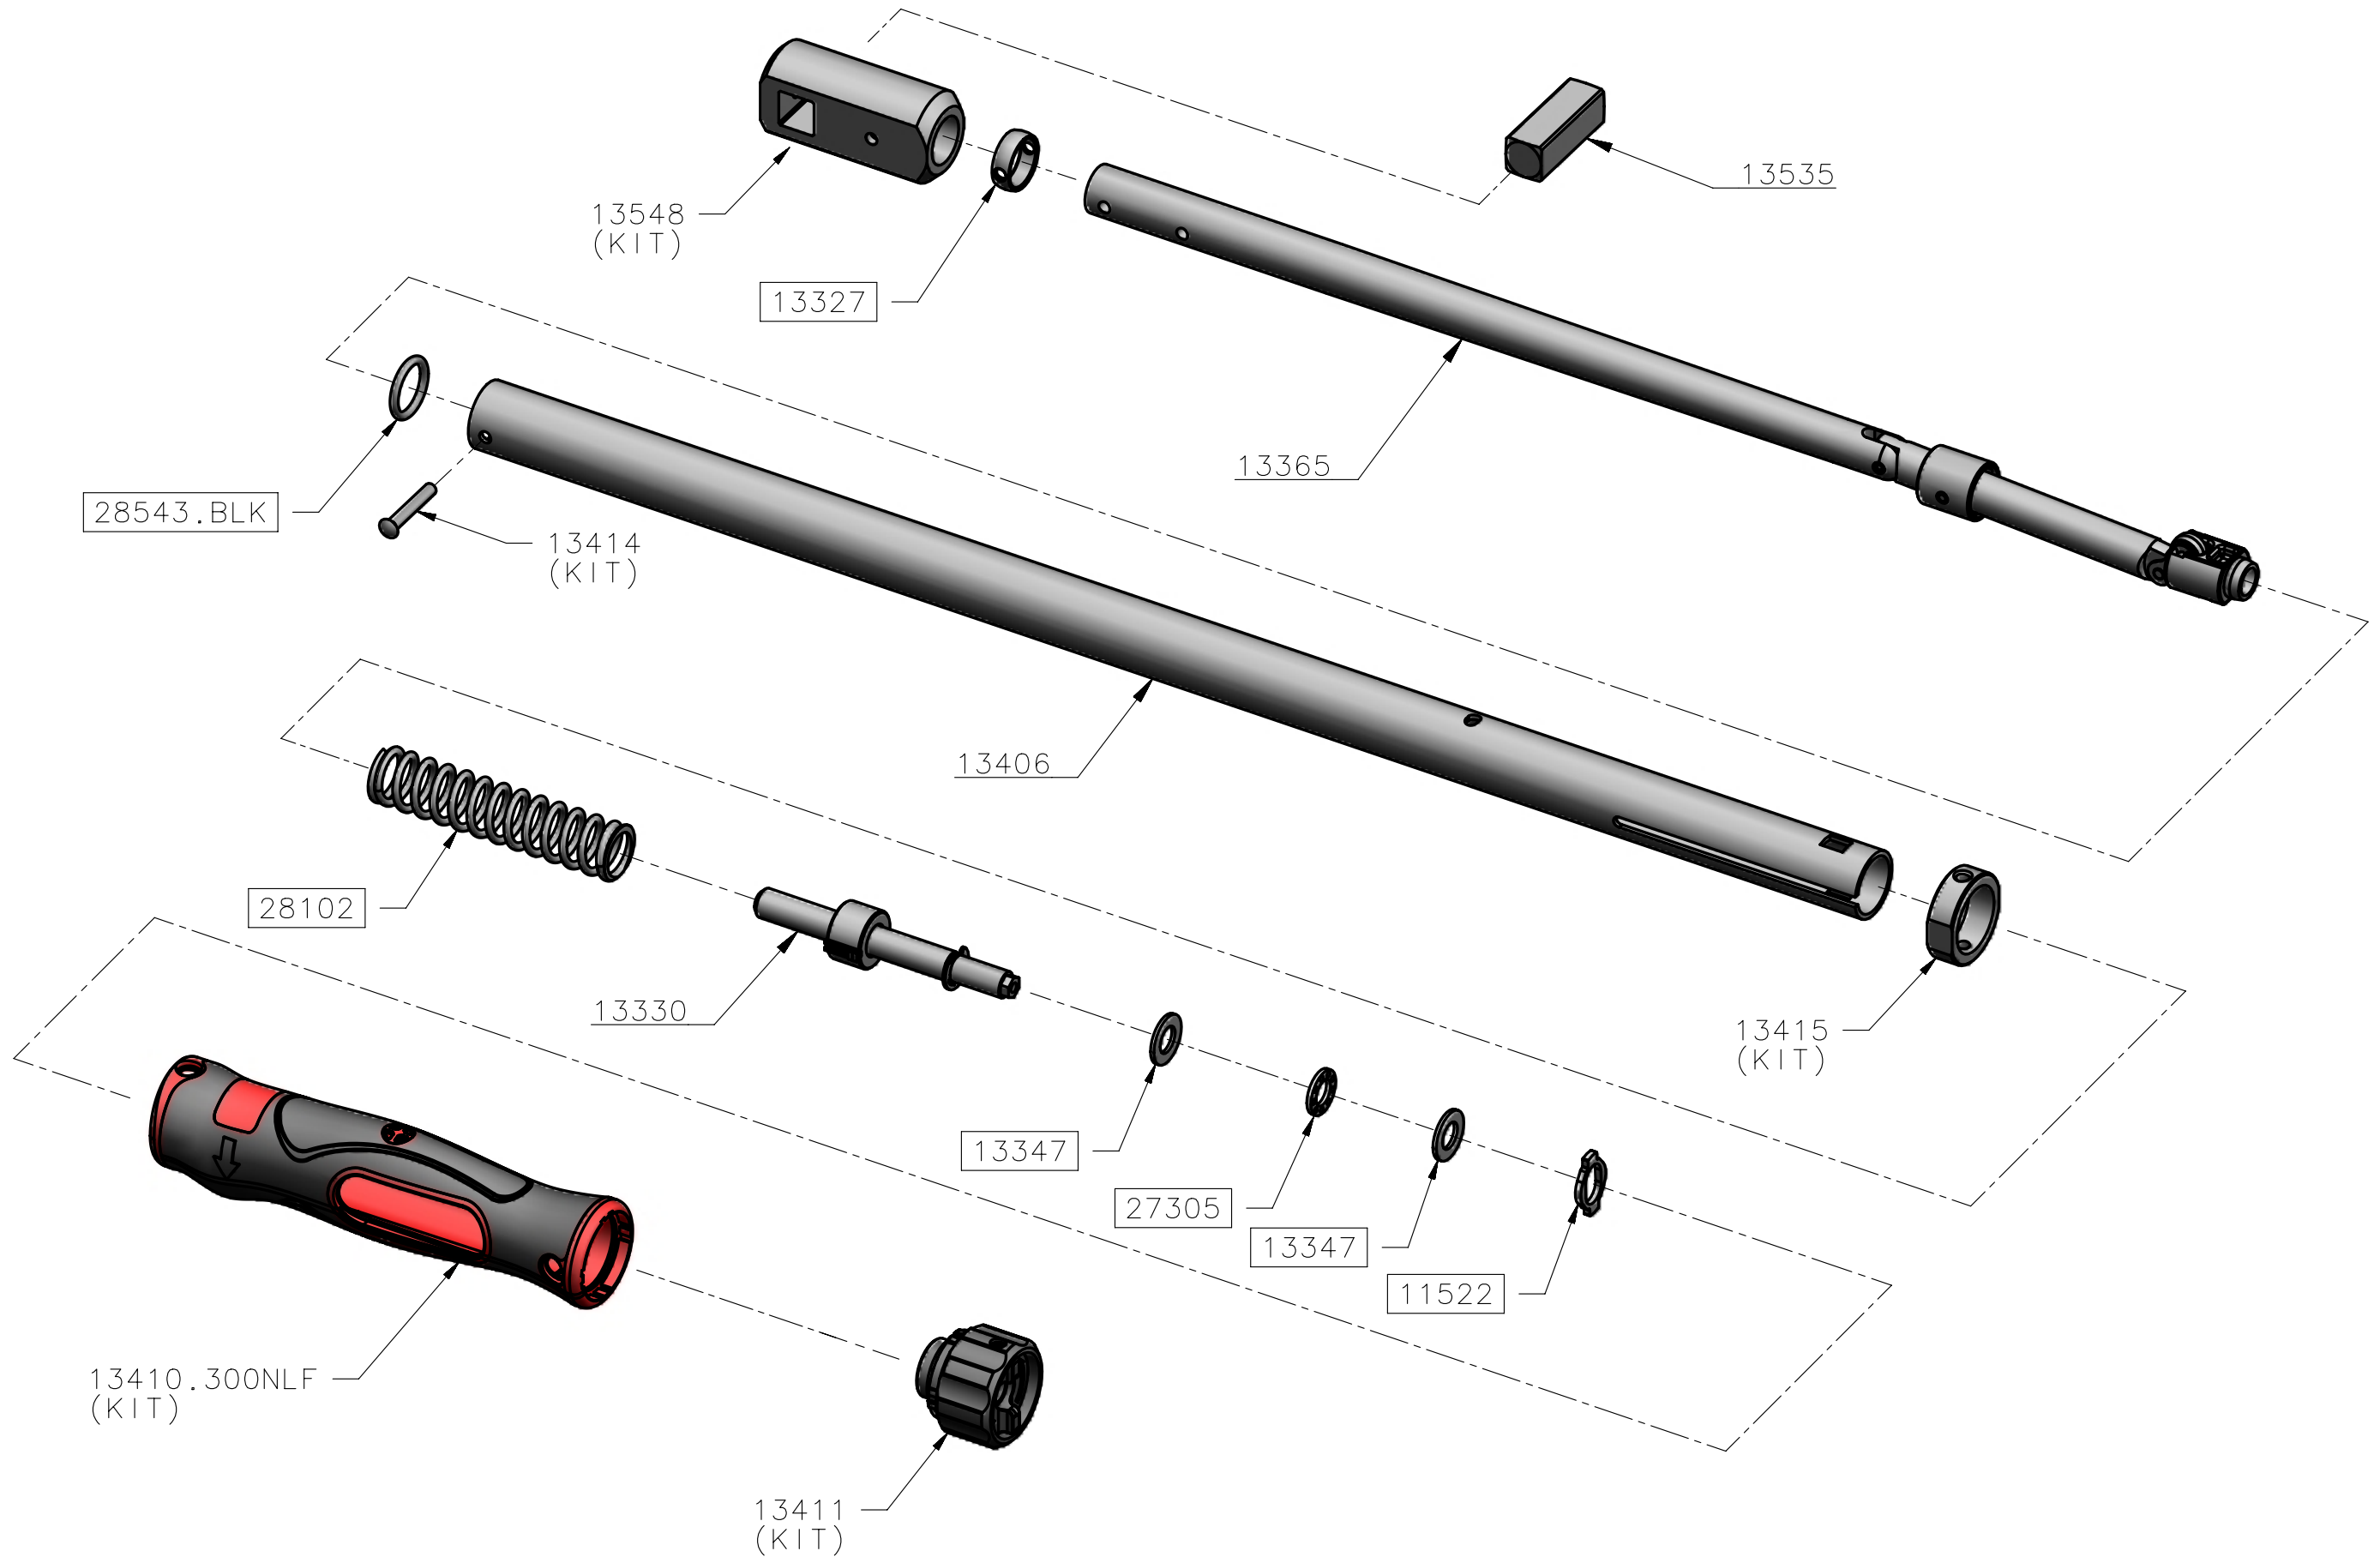

13557 - TW TTf FIXED HEAD TT300 1/2 SQ - SPARES LISTING

ISSUE 3
29JAN14
ECN-005653

ALL BOXED PART NUMBERS ARE SUBJECT TO A MINIMUM ORDER QUANTITY