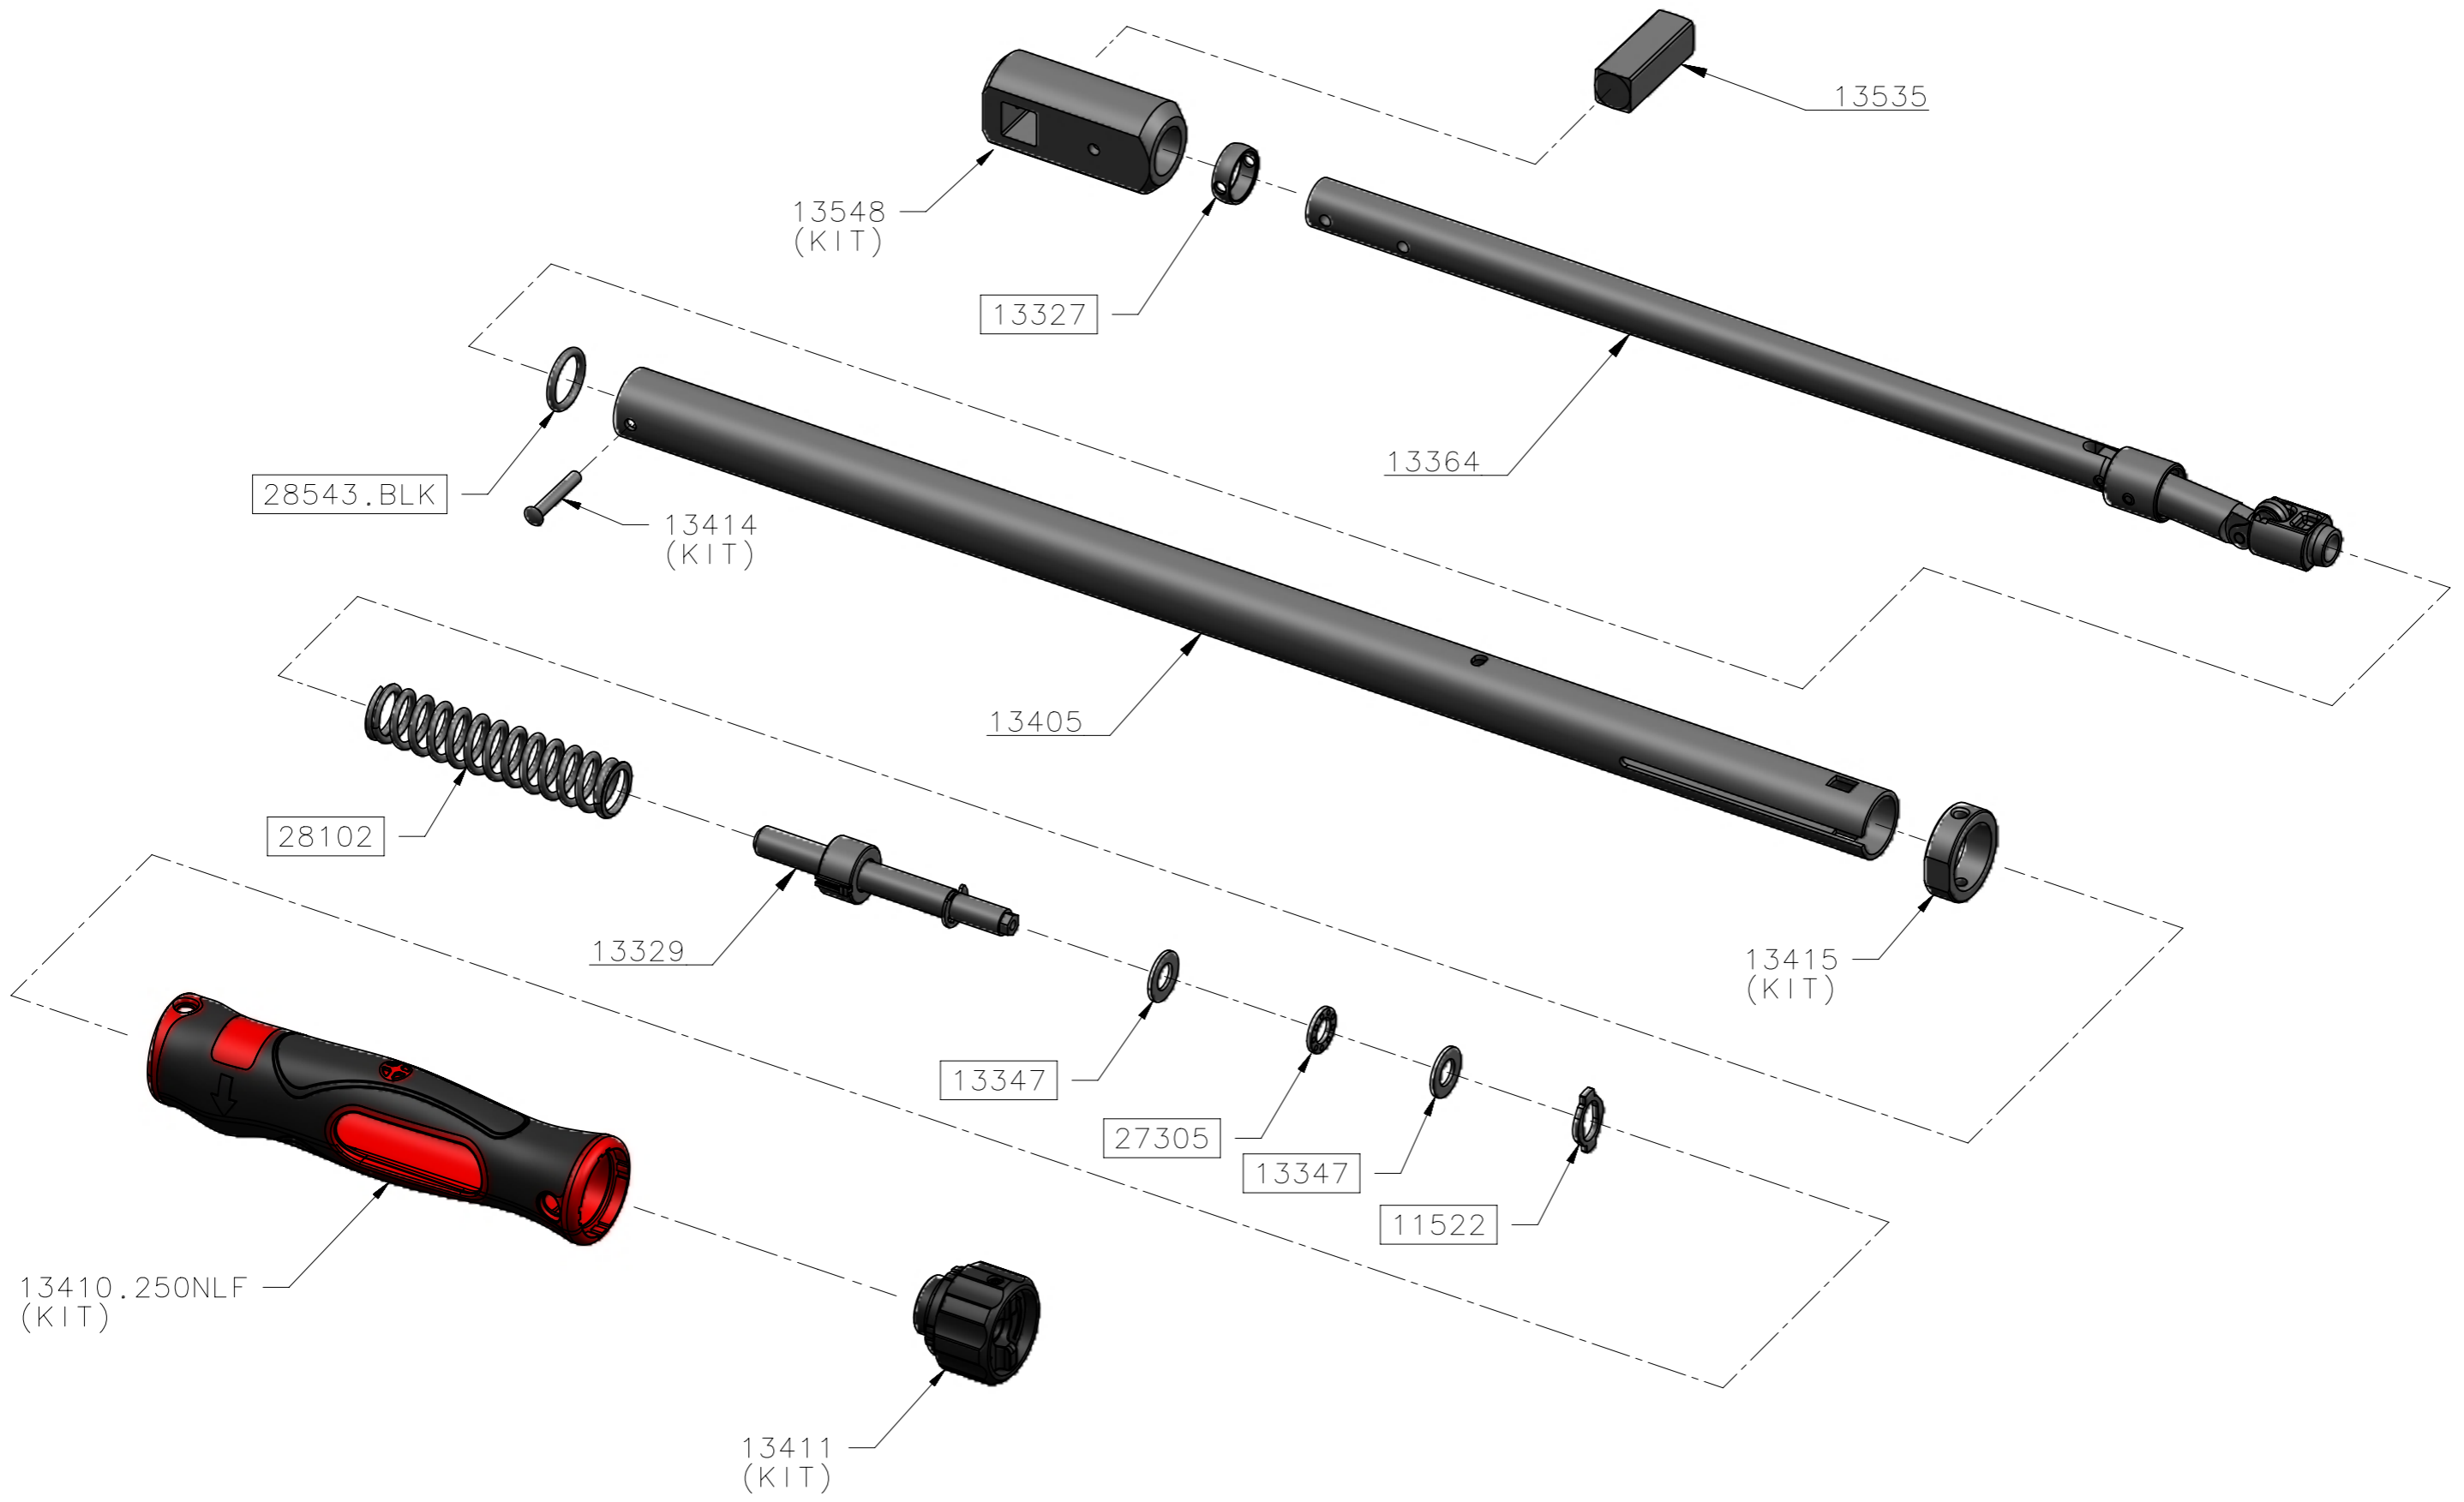

13556 - TW TTf FIXED HEAD TT250 1/2 SQ - SPARES LISTING

ISSUE 3
29JAN14
ECN-005653

ALL BOXED PART NUMBERS ARE SUBJECT TO A MINIMUM ORDER QUANTITY