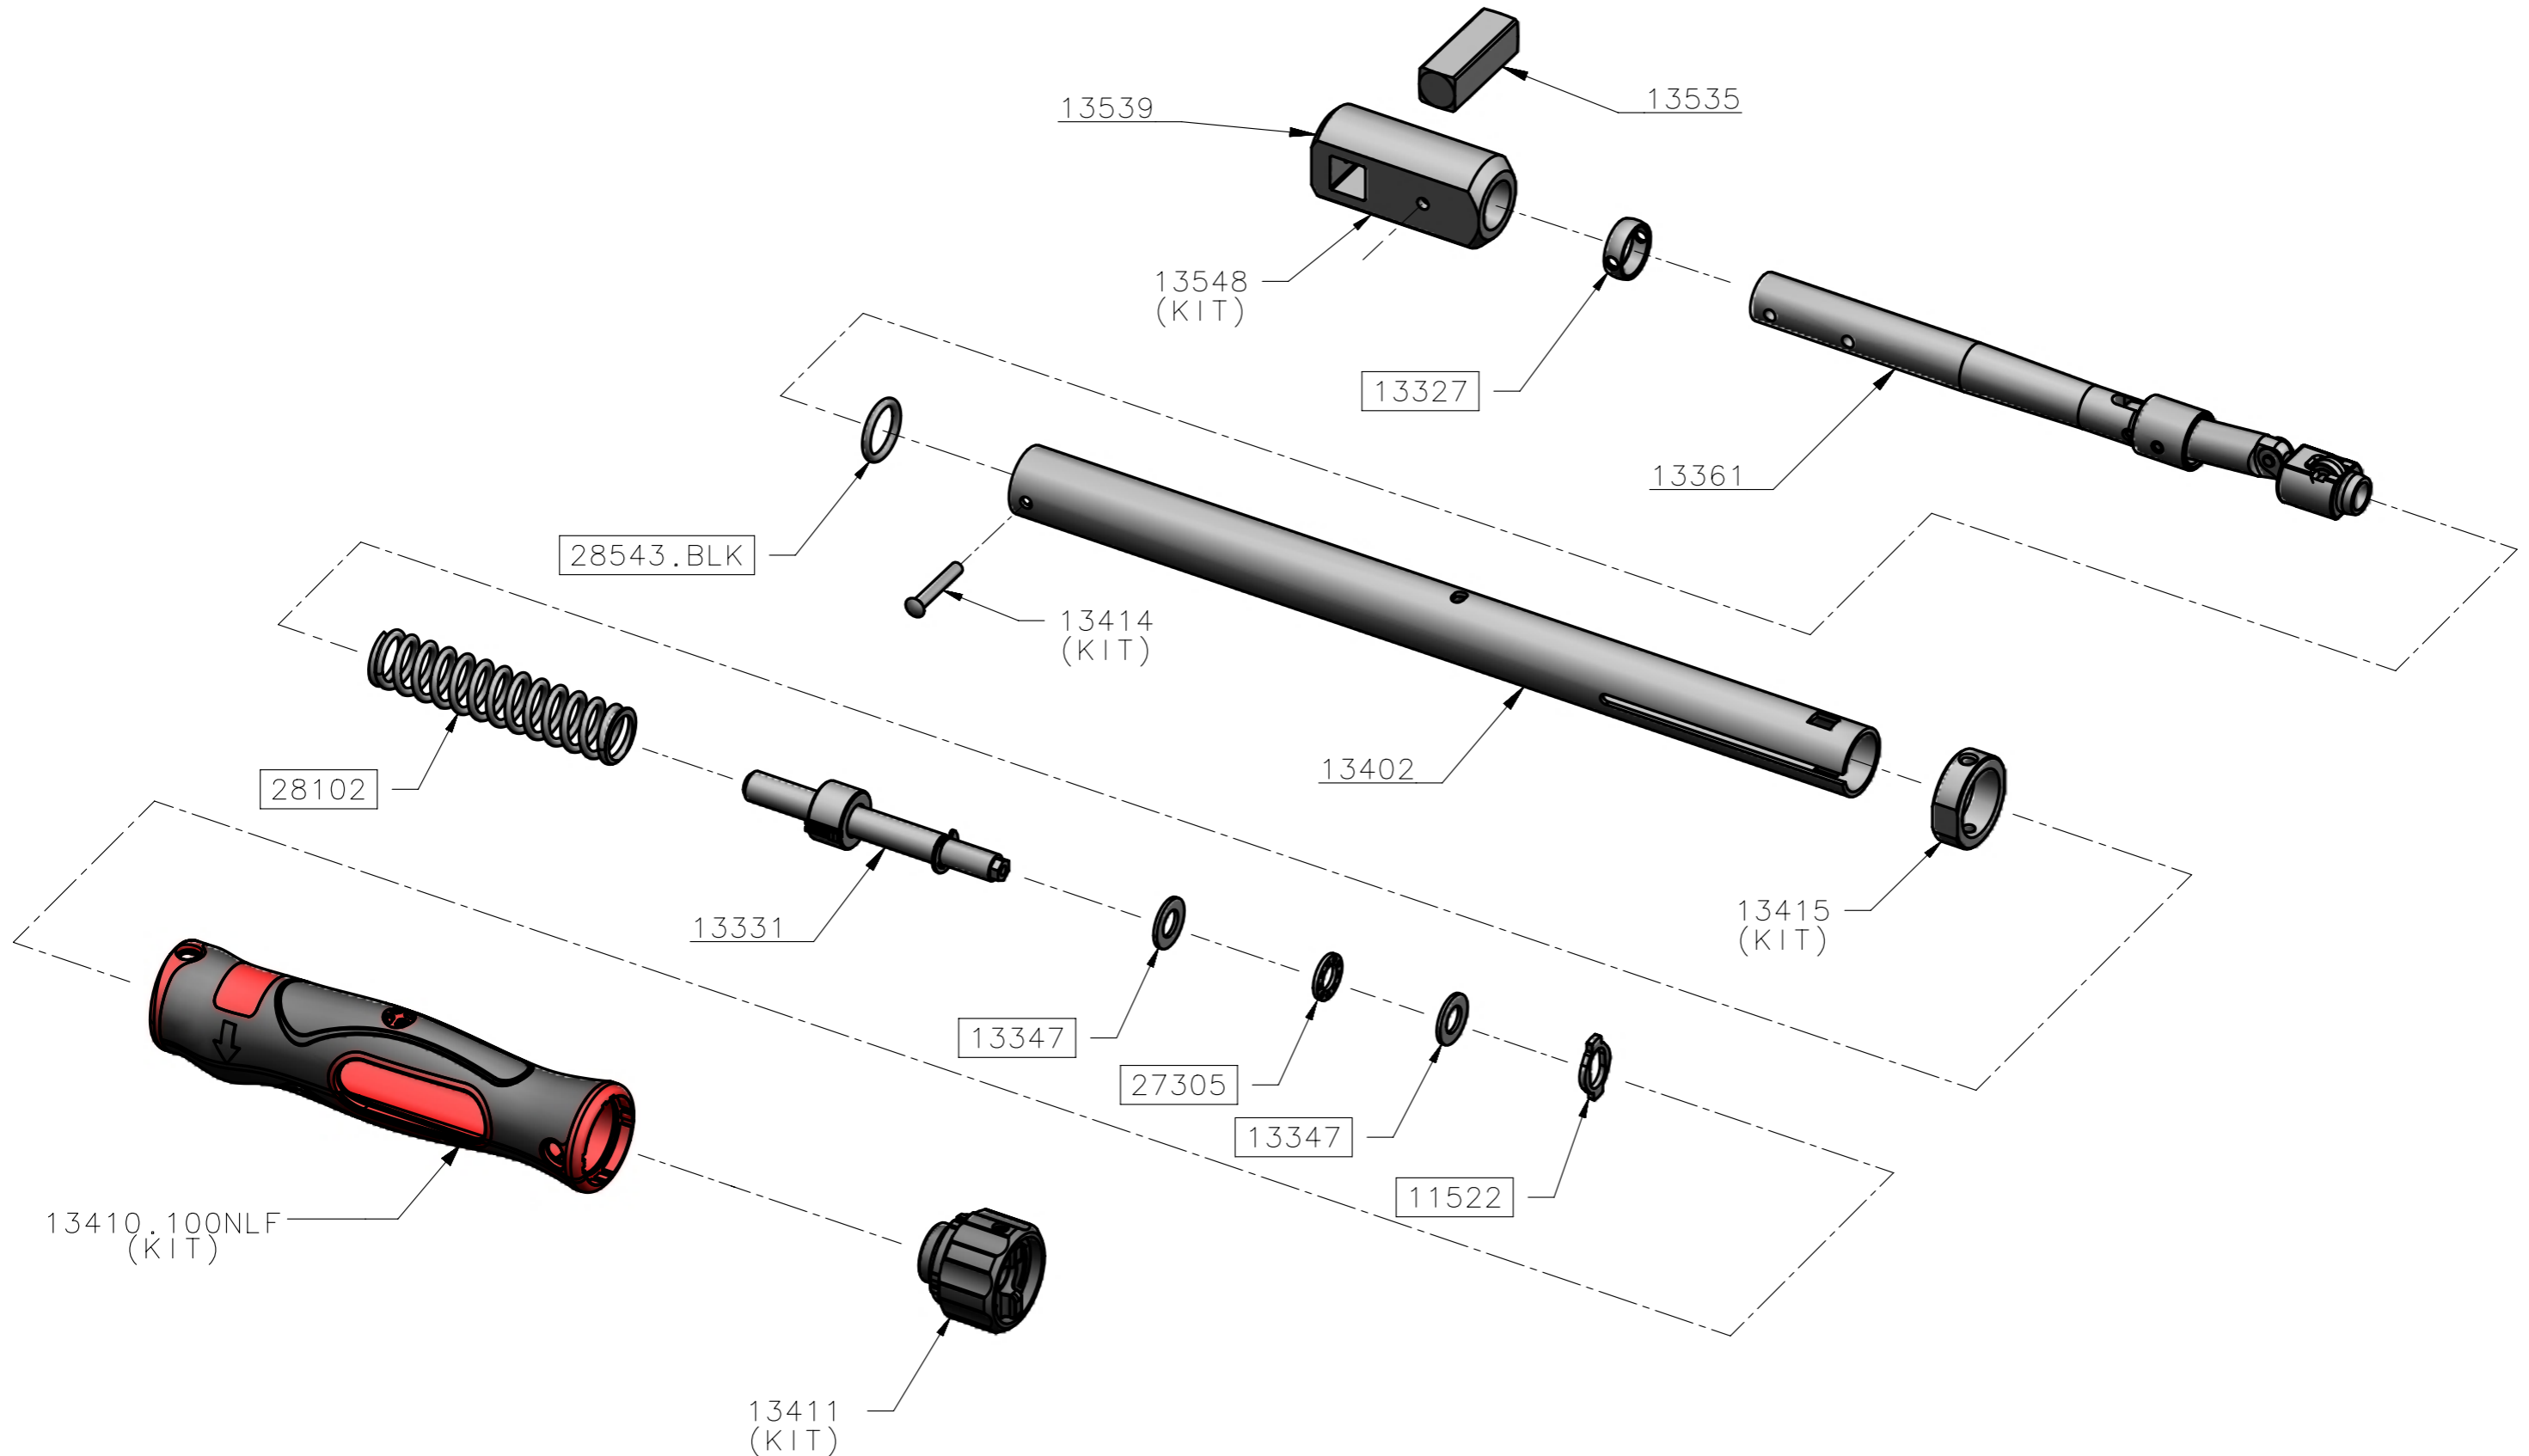

13553 - TW TTf FIXED HEAD TT100 1/2 SQ - SPARES LISTING

ALL BOXED PART NUMBERS ARE SUBJECT TO A MINIMUM ORDER QUANTITY