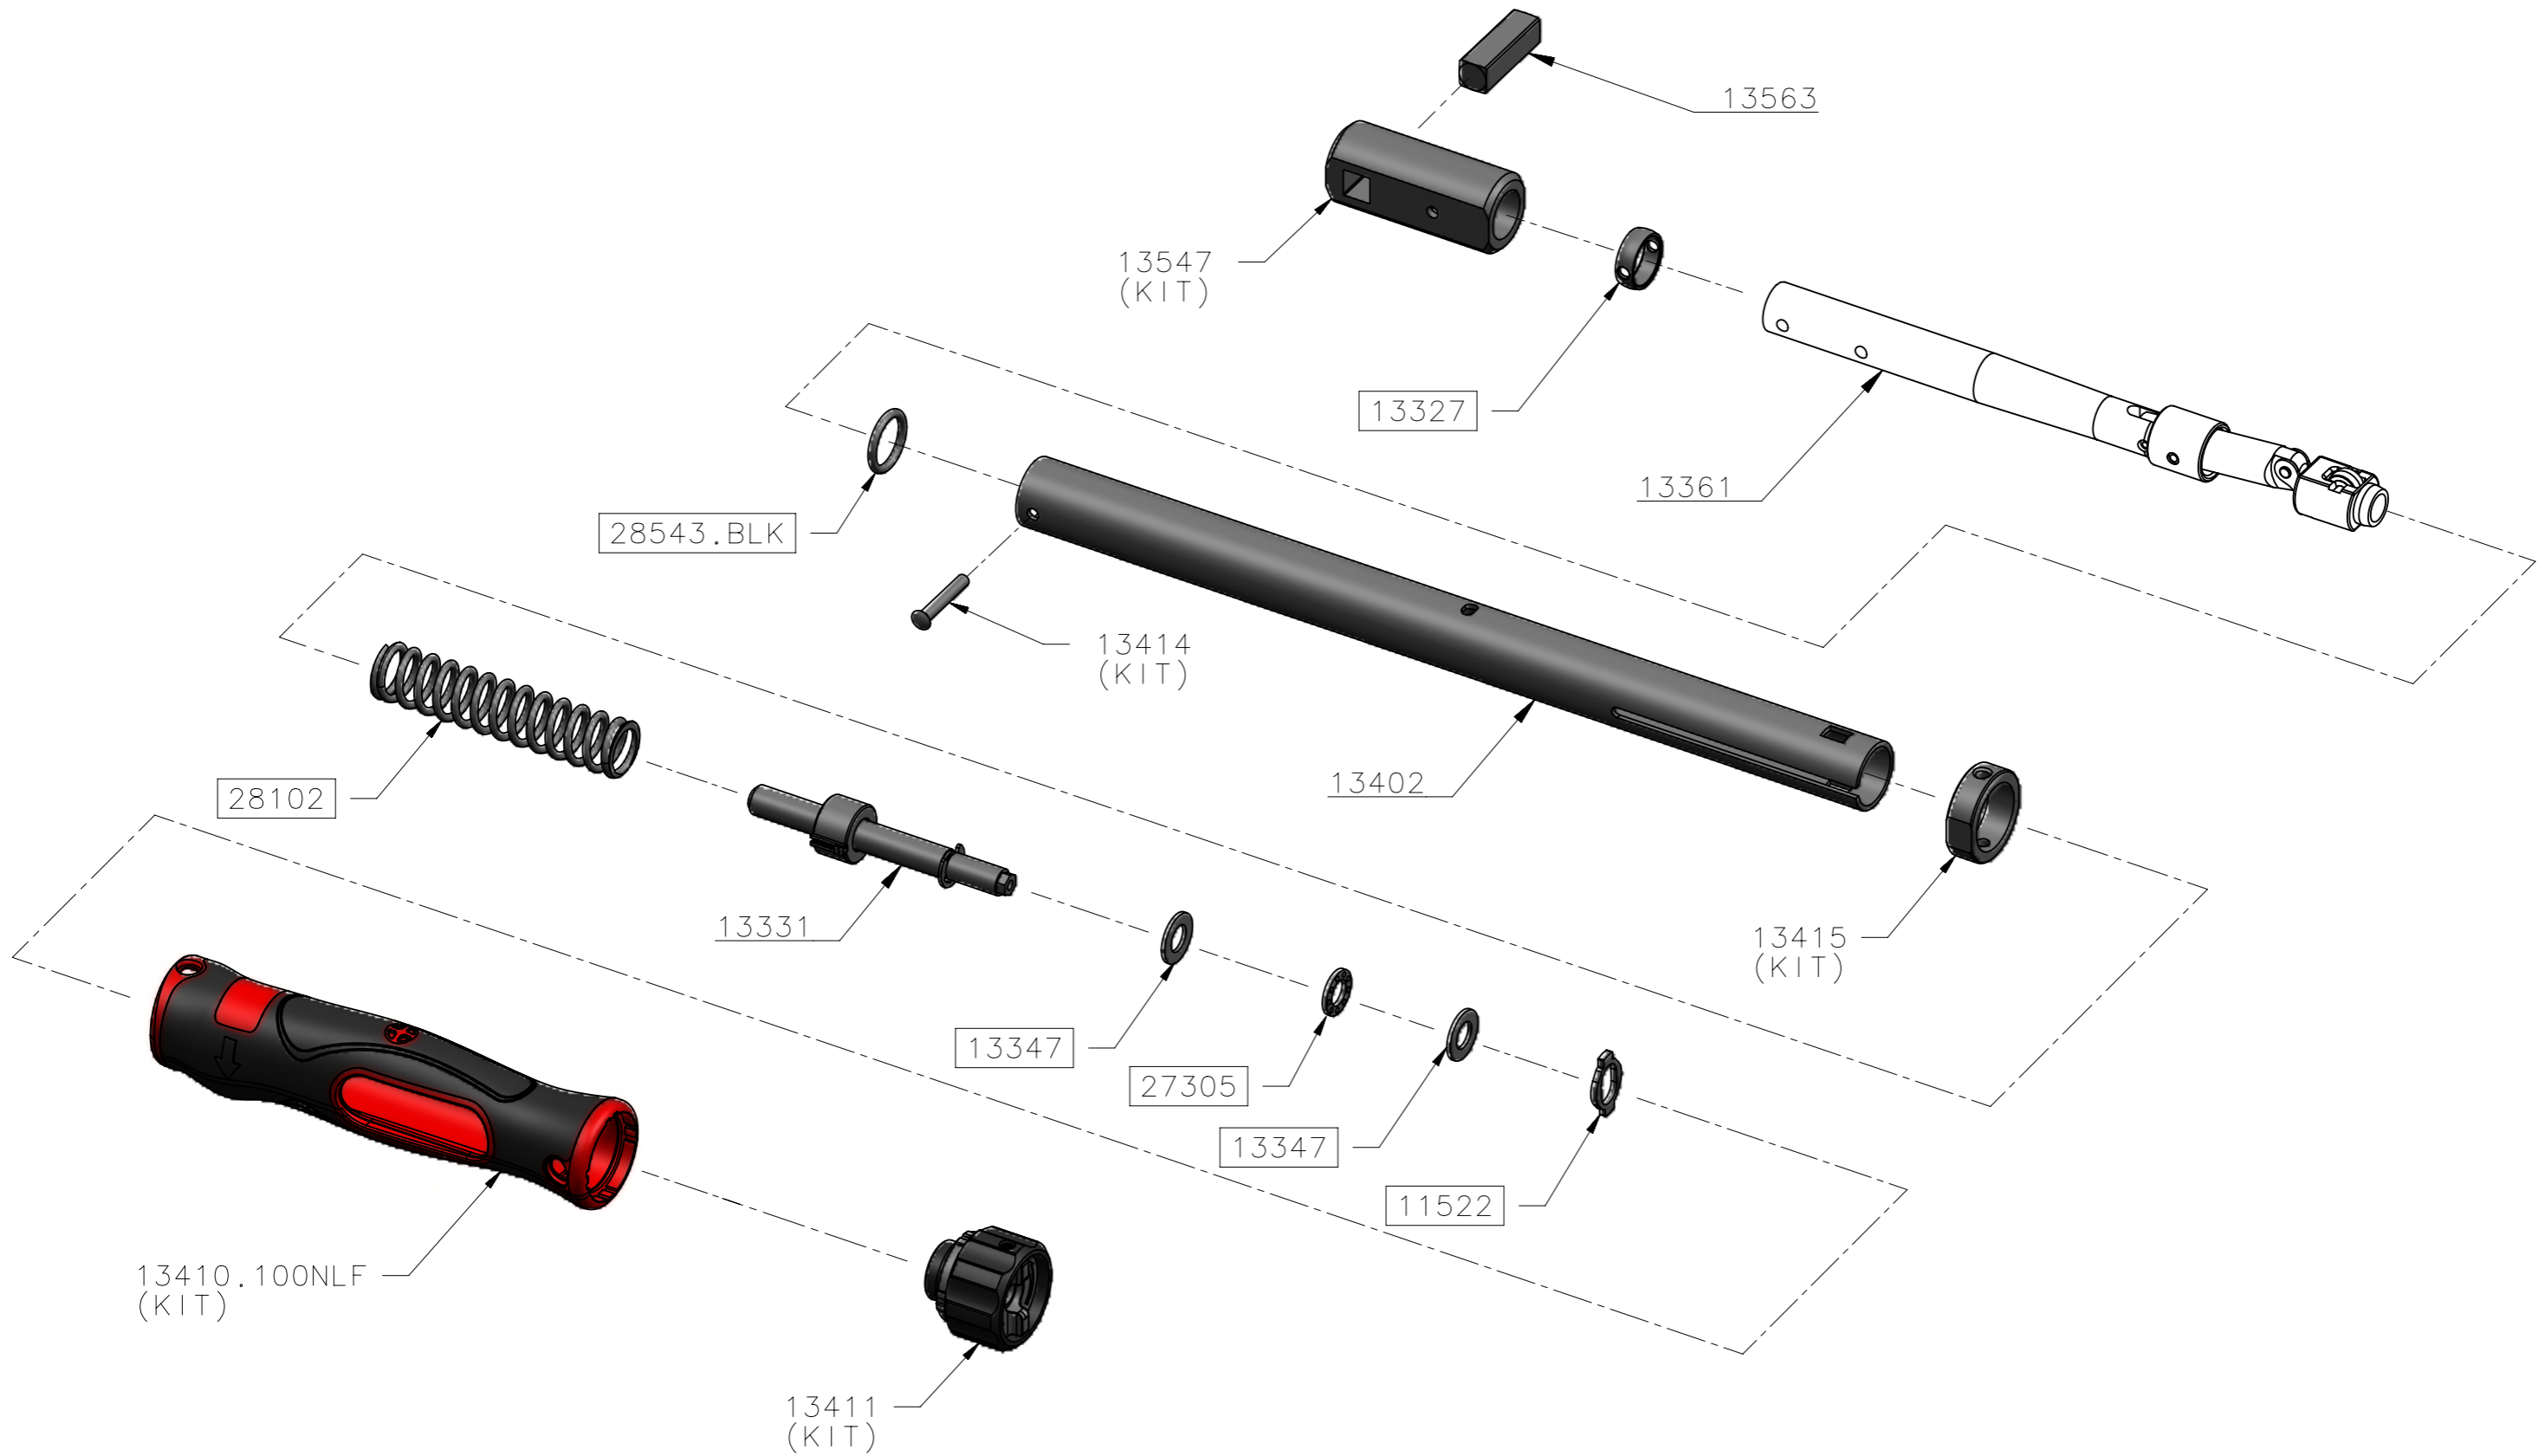

13552 – TW TTf FIXED HEAD TT100 3/8 SQ – SPARES LISTING

ALL BOXED PART NUMBERS ARE SUBJECT TO A MINIMUM ORDER QUANTITY