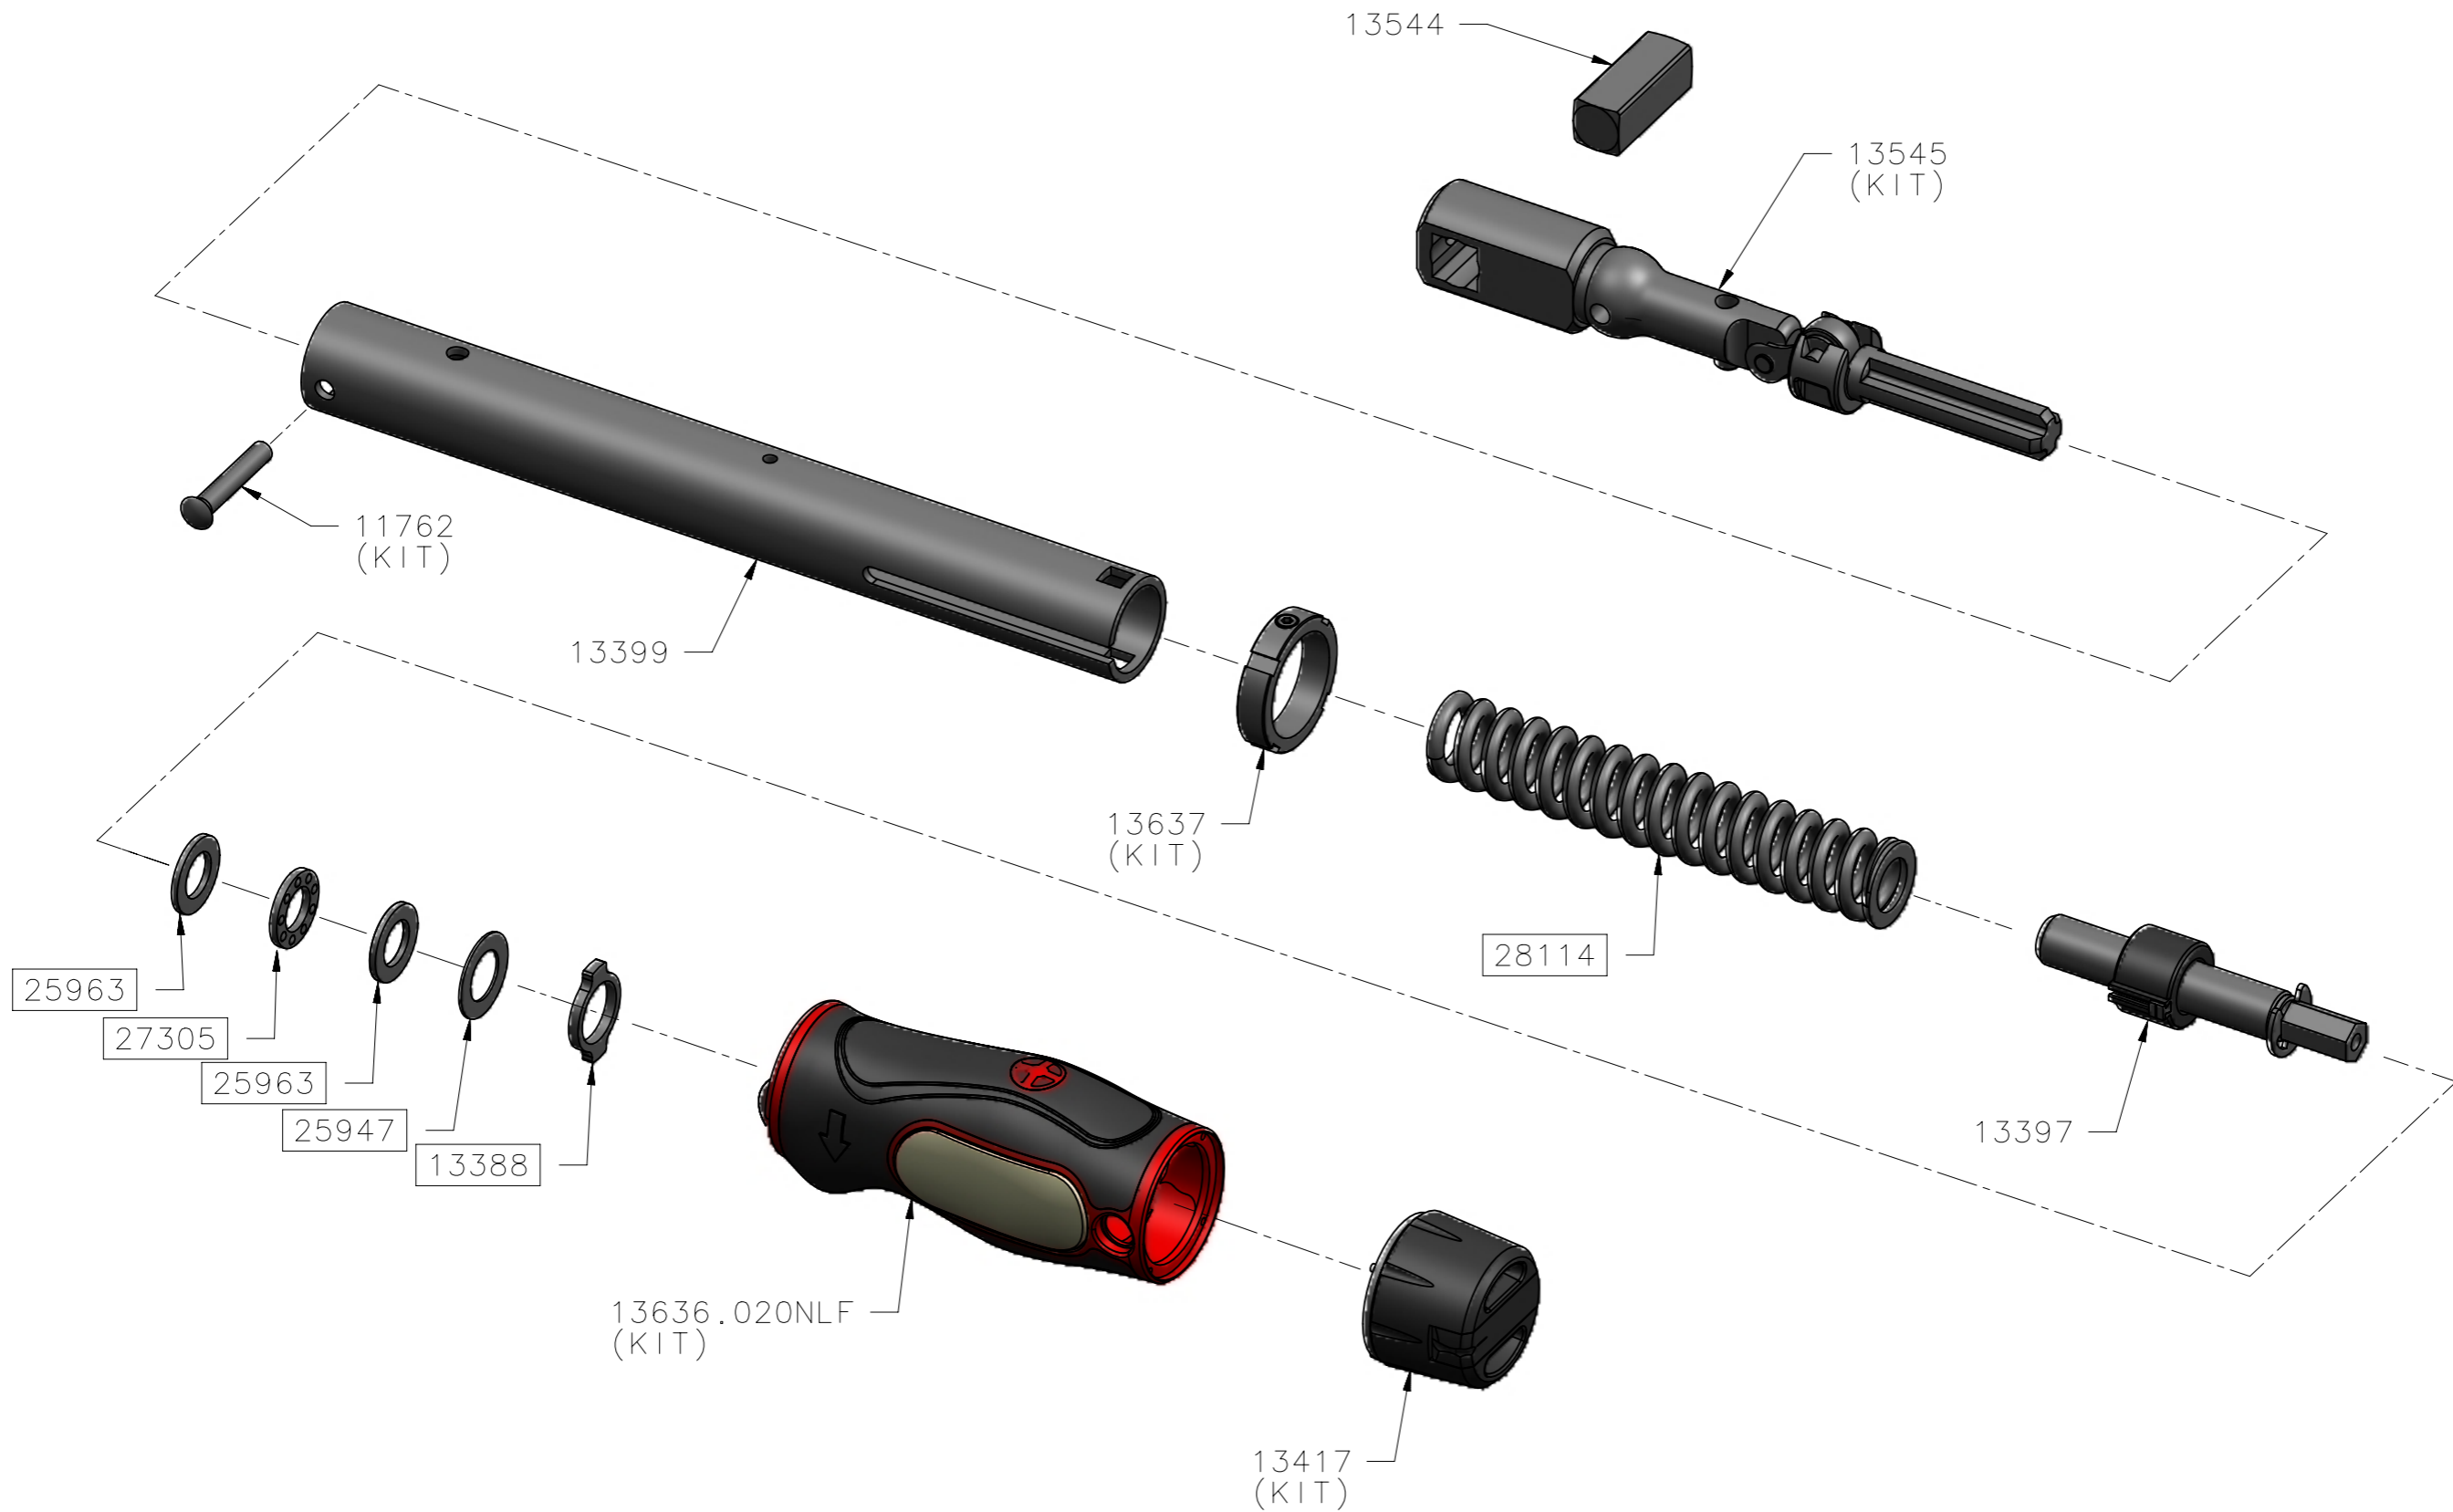

# 13550 - TW TTf20 FIXED HEAD 3/8 SQ - SPARES LISTING

ALL BOXED PART NUMBERS ARE SUBJECT TO A MINIMUM ORDER QUANTITY