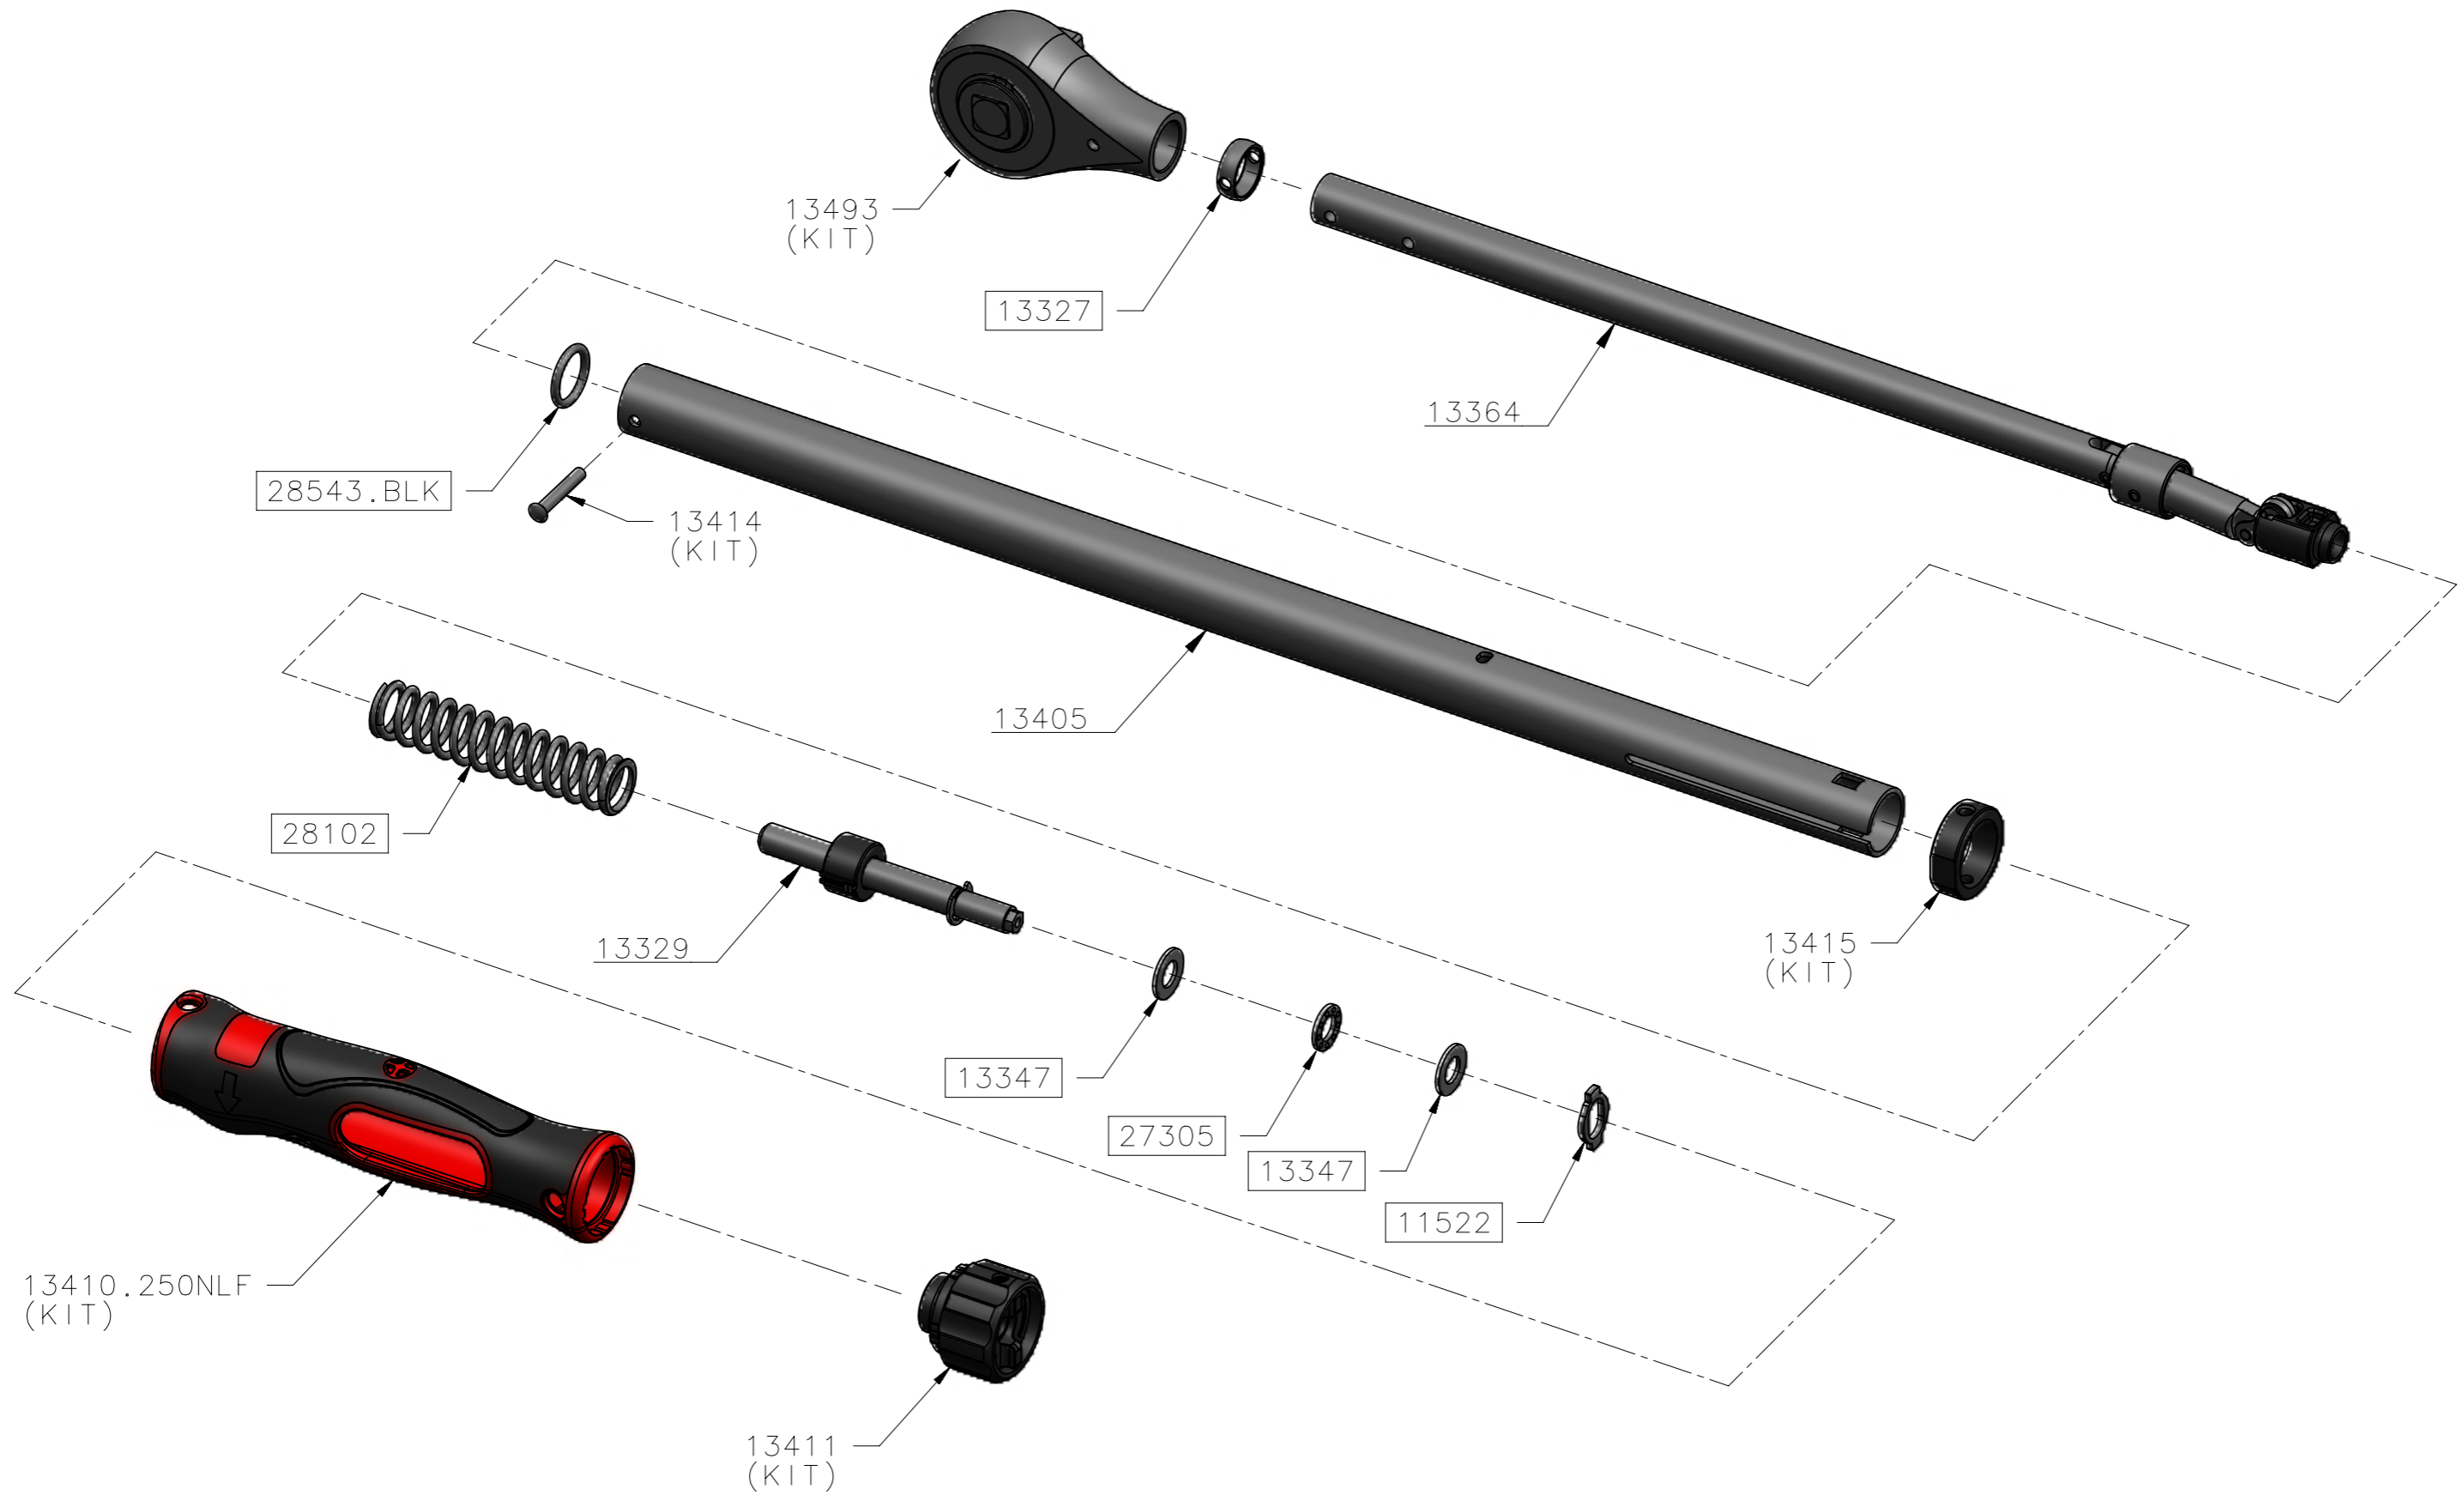

# 13444 – TW TTi250 1/2 SQ

ALL BOXED PART NUMBERS ARE SUBJECT TO A MINIMUM ORDER QUANTITY