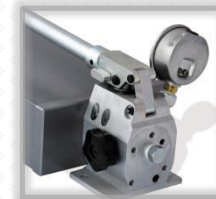

WH-4

700 Bar

Double Speed Hydraulic Hand Pumps

- Working pressure 700 bar max
- Double acting, double speed operation
- Pump head and tank made of aluminium
- Compact, lightweight ergonomic design
- 1000 Bar Ø63 gauge as standard available
- Internal pressure relief valve for overload protection
- Double acting available with WV4/3 way control valve
- Made in Germany with CE Mark and ISO9001 certified

Model	WH-4	
Reservoir Capacity	cm ³	4.800
Usable Oil Capacity	cm ³	3.800
Oil Displacement per stroke	cm ³	17 / 1,7
Maximum Handle Effort at 700 bar	kg	47
Piston stroke	mm	32 / 10
Piston Diameter	mm	23
Oil Port Thread	NPT	3/8"
Weight incl. Oil	kg	10,5
Sizes (E x B x C)	mm	588 x 186 x 176