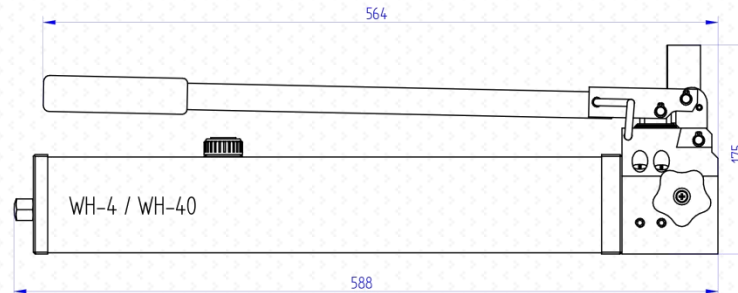

WH-4

700 Bar

Double Speed Hydraulic Hand Pumps

- Working pressure 700 bar max
- Double acting, double speed operation
- Pump head and tank made of aluminium
- Compact, lightweight ergonomic design
- 1000 Bar Ø63 gauge as standard available
- Internal pressure relief valve for overload protection
- Double acting available with WV4/3 way control valve
- Made in Germany with CE Mark and ISO9001 certified

Model	WH-4	
Reservoir Capacity	cm ³	4.800
Usable Oil Capacity	cm ³	3.800
Oil Displacement per stroke	cm ³	17 / 1,7
Maximum Handle Effort at 700 bar	kg	47
Piston stroke	mm	32 / 10
Piston Diameter	mm	23
Oil Port Thread	NPT	3/8"
Weight incl. Oil	kg	10,5
Sizes (E x B x C)	mm	588 x 186 x 176