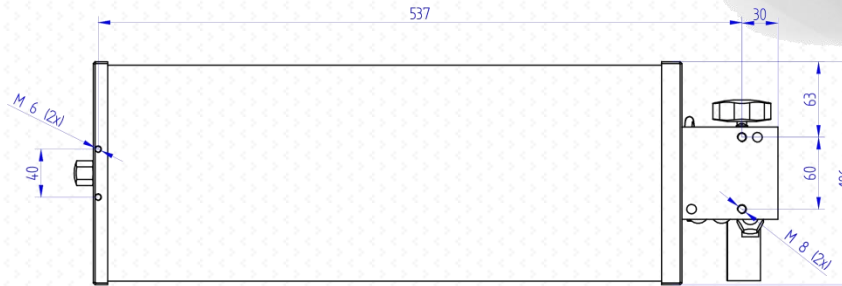

WH-4

700 Bar

Double Speed Hydraulic Hand Pumps

- Working pressure 700 bar max
- Double acting, double speed operation
- Pump head and tank made of aluminium
- Compact, lightweight ergonomic design
- 1000 Bar Ø63 gauge as standard available
- Internal pressure relief valve for overload protection
- Double acting available with WV4/3 way control valve
- Made in Germany with CE Mark and ISO9001 certified

Model	WH-4	
Reservoir Capacity	cm ³	4.800
Usable Oil Capacity	cm ³	3.800
Oil Displacement per stroke	cm ³	17 / 1,7
Maximum Handle Effort at 700 bar	kg	47
Piston stroke	mm	32 / 10
Piston Diameter	mm	23
Oil Port Thread	NPT	3/8"
Weight incl. Oil	kg	10,5
Sizes (E x B x C)	mm	588 x 186 x 176