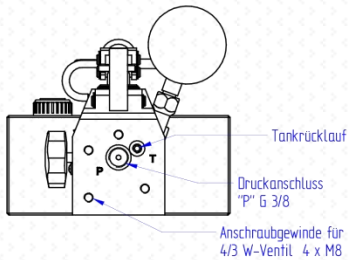

WH-4

700 Bar

Double Speed Hydraulic Hand Pumps

- Working pressure 700 bar max
- Double acting, double speed operation
- Pump head and tank made of aluminium
- Compact, lightweight ergonomic design
- 1000 Bar Ø63 gauge as standard available
- Internal pressure relief valve for overload protection
- Double acting available with WV4/3 way control valve
- Made in Germany with CE Mark and ISO9001 certified

Model	WH-4	
Reservoir Capacity	cm ³	4.800
Usable Oil Capacity	cm ³	3.800
Oil Displacement per stroke	cm ³	17 / 1,7
Maximum Handle Effort at 700 bar	kg	47
Piston stroke	mm	32 / 10
Piston Diameter	mm	23
Oil Port Thread	NPT	3/8"
Weight incl. Oil	kg	10,5
Sizes (E x B x C)	mm	588 x 186 x 176